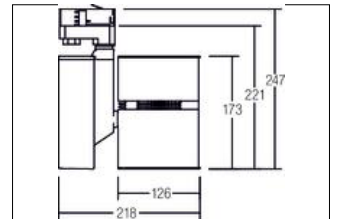

LED-Schiensenstrahler, 40W  
**Artikel-Nr. 89111040**

Licht.  
 Für Generationen.

LED-Schiensenstrahler, 40W, silver. , Ceiling-mounted. . Lamp holder: without, Mounting method:, Place of installation: Ceiling-mounted, material: Aluminium, IP protection class: according to DIN EN 60529 IP20, Protection class: (EN 61140) I, voltage: 230V AC 50Hz, Power: 40 W, amount of light sources / fittings: 1.0 Stk, Colour of light: white, Adjustability: Rotatable and adjustable head, With operating gear: Yes, Type of dimming: switchable, Energy efficiency class: A++ to A,

<b>Artikel-Nr.</b>	<b>89111040</b>
<b>price</b>	375.00 €
<b>Stand:</b>	28.08.2019 10:45

Radiation angle	12 °
colour of light	4000 K
Colour	silber
Luminous flux	3,851 lm
material	Aluminium
Power	40 W
dimensions	L x B x H: 256 x 126 mm
System output	40 W
Type of dimming	switchable
voltage	230V AC 50Hz

circuit type secondary side	parallel conduction
IP protection class	IP20
Protection class	I
Voltage type	AC
Adjustability	Rotatable and adjustable head
Energy efficiency class	A++ to A
Head adjustable angle	180 °
Length	256 mm
Width	126 mm