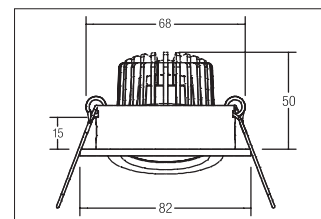

Smart Light Solutions Strahlerset, DALI , 2-fach

**Artikel-Nr. 13173253**

Smart Light Solutions Strahlerset, DALI , 2-fach, alu matt. Weißlicht-Set inkl. 1 x Konverter für 230 V-Netzspannung, DALI dimmbar, Maße Konverter: L 110,5 x B 52 x H 22 mm, 2 x LED-Einbaustrahler, 2 x Plug&Play-Leitung (je 2.000 mm). material: Aluminium / Glass / Plastic, IP protection class: according to DIN EN 60529 IP20, Protection class: (EN 61140) II, voltage: 230V AC 50Hz, Power: 2 x 6W, amount of light sources / fittings: 2.0 Stk, Luminous flux: 1.280lm, Farbtemperatur: 3000K, Radiation angle: 38°, Adjustability: swivelling, Type of dimming: DALI, .

**Artikel-Nr.** 13173253  
**Stand:** 24.11.2020 08:56

colour of light	3000
Colour	alu
Radiation angle	38 °
amount of light sources / fittings	2 Qty
material	Aluminium / Glass / Plastic
version	Plug&Play
Power	2 x 6 W
Lamp type	LED
Colour rendering	CRI > 80
Type of dimming	DALI

Built-in diameter	68 mm
Built-in depth	50 mm
voltage	230V AC 50Hz
Luminous flux	1,280 lm
IP protection class	IP20
Protection class	II
Circlip	without circlip
Adjustability	swivelling
Swivel angle	20 °
circuit type secondary side	parallel conduction