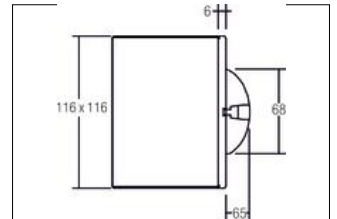

LED-Wandeinbauleuchte
Artikel-Nr. 10035153

Licht.
 Für Generationen.

LED-Wandeinbauleuchte, black, square. Flush mounting, Wall-mounted. Inkl. Netzgerät zum Anschluss an 230 V-Netzspannung, schaltbar, und Hohlwand-Montagedose Ø DA: 68 mm / Einbautiefe: 65 mm. Lamp holder: without, Mounting method: Flush mounting, Place of installation: Wall-mounted, material: Aluminium / Glass, IP protection class: according to DIN EN 60529 IP20, Protection class: (EN 61140) II, voltage: 230V AC 50Hz, Power: 3,5 W, colour of light: 3000 K, Colour of light: white, With operating gear: Yes, Type of dimming: switchable, Energy efficiency class: A++ to A, This luminaire contains incorporated and non-exchangeable LED light sources.

Artikel-Nr.	10035153	Applications
price	169.00 €	HOME LIVING OFFICE COMMUNICATION HOTEL INDUSTRY
Stand:	27.08.2019 14:26	GASTRONOMY

colour of light	3000 K
Colour	black
amount of light sources /	1 Qty
material	Aluminium / Glass
Power	3,5 W
Lamp type	LED
Colour rendering	CRI > 80
Type of dimming	switchable
Built-in diameter	68 mm
Built-in depth	65 mm

voltage	230V AC 50Hz
IP protection class	IP20
Protection class	II
Voltage type	AC
Energy efficiency class	A++ to A
Length	116 mm
Width	116 mm
Height-depth	6.0 mm
circuit type secondary side	parallel conduction