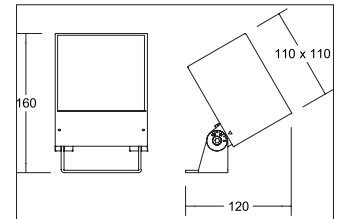

LED-Anbaustrahler BLOKK, IP65  
**Artikel-Nr. 60112103**

LED-Anbaustrahler BLOKK, IP65, black, square. Surface mounting, Floor-mounted. Mounting method: Surface mounting, Place of installation: Floor-mounted, material: Aluminium / Glass, IP protection class: according to DIN EN 60529 IP65, Protection class: (EN 61140) I, voltage: 230V AC 50Hz, Power: 22W, amount of light sources / fittings: 1.0 Stk, Luminous flux: 2.030lm, Colour temperature: 3000K, Radiation angle: 36°, Adjustability: swivelling, With operating gear, Type of dimming: switchable, .

colour of light	3000K
Colour	black
Radiation angle	36 °
amount of light sources / fittings	1 Qty
material	Aluminium / Glass
Power	22 W
Lamp type	LED
shipping	Inkl. Konverter zum Anschluss an 230 V-Netzspannung, schaltbar und 2.000 mm Anschlussleitung.
Colour rendering	CRI > 80

Type of dimming	switchable
voltage	230V AC 50Hz
Luminous flux	2,030 lm
Impact strength	IK07
IP protection class	IP65
Protection class	I
Voltage type	AC
Adjustability	swivelling
Length	110 mm
Width	110 mm
Height	132 mm
Swivel angle	90 °
circuit type secondary side	parallel conduction