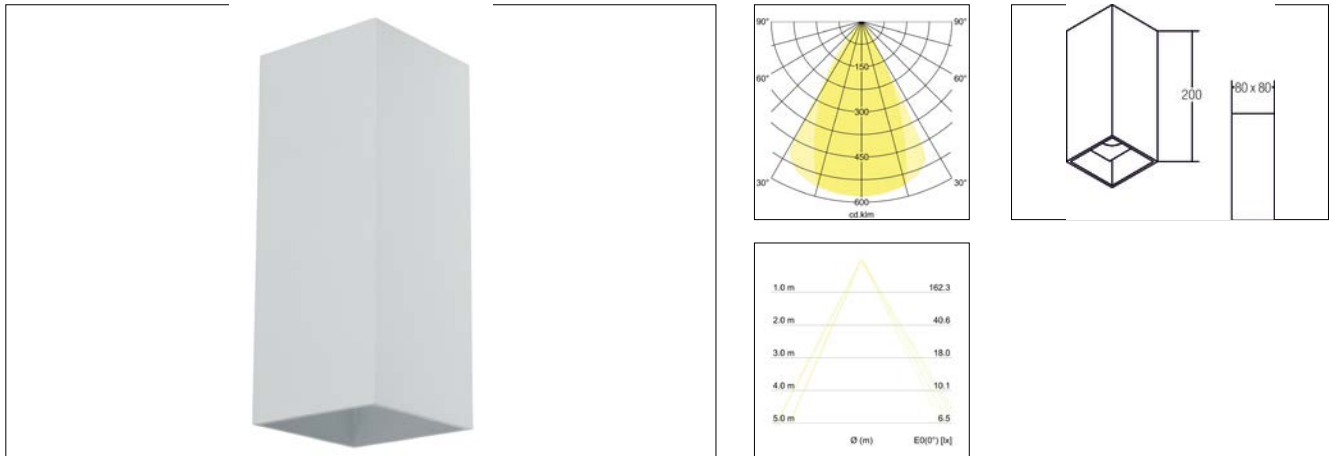

LED-Wandanbauleuchte, IP54
Artikel-Nr. 60038173

Licht.
 Für Generationen.

LED-Wandanbauleuchte, IP54, white. Surface mounting, Wall-mounted. Lichtaustritt direkt und indirekt. Lamp holder: without, Mounting method: Surface mounting, Place of installation: Wall-mounted, material: Aluminium / Glass, IP protection class: according to DIN EN 60529 IP54, Protection class: (EN 61140) I, voltage: 230V AC 50Hz, Power: 2 x 4 W, amount of light sources / fittings: 2.0 Stk, Luminous flux: 280.0 lm, colour of light: 3000 K, Colour of light: white, Radiation angle: 60.0 °, With operating gear: Yes, Type of dimming: switchable, Energy efficiency class: A++ to A, This luminaire contains incorporated and non-exchangeable LED light sources.

Artikel-Nr.	60038173
price	210.60 €
Stand:	28.08.2019 11:39

colour of light	3000 K
Colour	white
Radiation angle	60 °
amount of light sources /	2 Qty
material	Aluminium / Glass
Lichtstrom	2 x 140 lm
Power	2 x 4 W
Lamp type	LED
shipping	inkl. Konverter zum Anschluss
Colour rendering	CRI > 80
Type of dimming	switchable

voltage	230V AC 50Hz
Luminous flux	280 lm
IP protection class	IP54
Protection class	I
Voltage type	AC
Energy efficiency class	A++ to A
Length	200 mm
Width	80 mm
Height-depth	80.0 mm
circuit type secondary side	parallel conduction