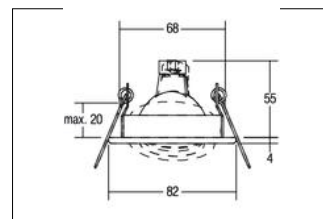

Deckeneinbauleuchte

**Artikel-Nr. 2540.25**

Licht.  
Für Generationen.

<b>Artikel-Nr.</b>	<b>2540.25</b>
<b>price</b>	32.20 €
<b>Stand:</b>	16.07.2019 03:01

Colour	alu
material	Aluminium
version	GX5.3
Power	max. 50 W
Lamp type	LV halogen lamp
Type of dimming	other
Outer diameter	82 mm
Built-in diameter	68 mm
Built-in depth	55 mm

voltage	12V
IP protection class	IP20
Protection class	III
Voltage type	AC
Circlip	without circlip
Adjustability	swivelling
Energy efficiency class	A+ to C
Swivel angle	25 °
circuit type secondary side	parallel conduction