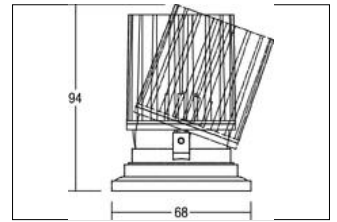

recessed spot

Artikel-Nr. 12634073

Licht.
Für Generationen.

recessed spot, white. In a compact design, for installation in tool-less rapid assembly systems. Wird die Leuchte gedimmt, verringert sich die Farbtemperatur.<P/>Montage nur zzgl. Einputz- oder Einbaurahmen 82030170 oder 82032170 möglich.<P/><P/></TEXT>. Lamp holder: without, Mounting method: Flush mounting, Place of installation: Ceiling-mounted, material: Aluminium / Plastic, IP protection class: according to DIN EN 60529 IP20, Protection class: (EN 61140) III, current: 500 mA, Power: 9,4 W, Luminous flux: 920.0 lm, colour of light: 3000 to 1800 K, Radiation angle: 34.0 °, Adjustability: rotating and swivelling, With operating gear: No, Type of dimming: other, Energy efficiency class: A++ to A,

Artikel-Nr.	12634073	Applications
price	82.90 €	HOME LIVING OFFICE COMMUNICATION HOTEL INDUSTRY
Stand:	27.08.2019 11:01	GASTRONOMY

colour of light	3000 - 1800 K
Colour	white
Radiation angle	34 °
amount of light sources /	1 Qty
material	Aluminium / Plastic
Power	9,4 W
Lamp type	LED
Colour rendering	CRI > 90
Type of dimming	other
Outer diameter	68 mm

Built-in depth	94 mm
current	500 mA
Luminous flux	920 lm
IP protection class	IP20
Protection class	III
Voltage type	DC
Adjustability	rotating and swivelling
Energy efficiency class	A++ to A
Swivel angle	20 °
circuit type secondary side	series conduction