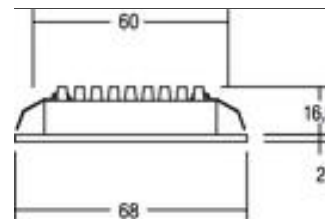

LED-Einbaudownlight
Artikel-Nr. 12090623

Licht.
 Für Generationen.

LED-Einbaudownlight, alu, round. In a compact design, for installation in tool-less rapid assembly systems. . Lamp holder: Plug&Play, Mounting method: Flush mounting, Place of installation: Ceiling-mounted, material: Aluminium / Plastic, IP protection class: according to DIN EN 60529 IP20, Protection class: (EN 61140) III, current: 350 mA, Power: 3 W, Luminous flux: 300.0 lm, colour of light: 3000 K, Colour of light: white, Radiation angle: 150.0 °, Adjustability: not adjustable, With operating gear: No, Energy efficiency class: A++ to A, This luminaire contains incorporated and non-exchangeable LED light sources.

Artikel-Nr.	12090623	Applications
price	34.90 €	HOME LIVING OFFICE COMMUNICATION HOTEL INDUSTRY
Stand:	27.08.2019 11:57	GASTRONOMY

colour of light	3000 K
Colour	alu
Radiation angle	150 °
amount of light sources /	1 Qty
material	Aluminium / Plastic
version	Plug&Play
Power	3 W
Lamp type	LED
Colour rendering	CRI > 80
Outer diameter	68 mm

Built-in diameter	60 mm
Built-in depth	16.5 mm
current	350 mA
Luminous flux	300 lm
IP protection class	IP20
Protection class	III
Voltage type	DC
Adjustability	not adjustable
Energy efficiency class	A++ to A
circuit type secondary side	series conduction