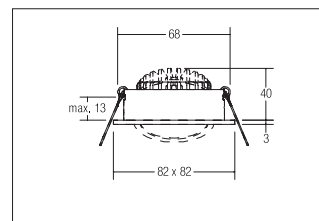

LED-Einbaustrahler, schaltbar

Artikel-Nr. 38252023

LED-Einbaustrahler, schaltbar, chrome, square. In a compact design, for installation in tool-less rapid assembly systems. Set inkl. Konverter für 230 V-Netzspannung, schaltbar, Maße Konverter: L 68 x B 35 x H 21 mm . Lamp holder: without, Mounting method: Flush mounting, Place of installation: Ceiling-mounted, material: Aluminium / Glass, IP protection class: according to DIN EN 60529 IP20, Protection class: (EN 61140) II, voltage: 230V AC 50Hz, Power: 3W, amount of light sources / fittings: 1.0 Stk, Luminous flux: 290lm, Farbtemperatur: 2700K, Colour of light: white, Radiation angle: 38°, Adjustability: swivelling, With operating gear, Type of dimming: switchable, . This luminaire contains incorporated and non-exchangeable LED light sources.

| | |
|--------------------------------|-------------------|
| colour of light | 2700 K |
| Colour | chrome |
| Radiation angle | 38 ° |
| amount of light sources / fit- | 1 Qty |
| material | Aluminium / Glass |
| Power | 3 W |
| Lamp type | LED |
| Colour rendering | CRI > 80 |
| Type of dimming | switchable |
| Built-in diameter | 68 mm |
| Built-in depth | 40 mm |

| | |
|-----------------------------|---------------------|
| voltage | 230V AC 50Hz |
| Luminous flux | 290 lm |
| IP protection class | IP20 |
| Protection class | II |
| Voltage type | AC |
| Adjustability | swivelling |
| Energy efficiency class | A++ to A |
| Length | 82 mm |
| Width | 82 mm |
| Swivel angle | 30 ° |
| circuit type secondary side | parallel conduction |