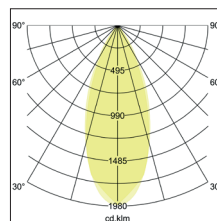

LED-Einbaustrahler, schaltbar

Artikel-Nr. 38252023

LED-Einbaustrahler, schaltbar, chrome, square. In a compact design, for installation in tool-less rapid assembly systems. Set inkl. Konverter für 230 V-Netzspannung, schaltbar, Maße Konverter: L 68 x B 35 x H 21 mm . Lamp holder: without, Mounting method: Flush mounting, Place of installation: Ceiling-mounted, material: Aluminium / Glass, IP protection class: according to DIN EN 60529 IP20, Protection class: (EN 61140) II, voltage: 230V AC 50Hz, Power: 3W, amount of light sources / fittings: 1.0 Stk, Luminous flux: 290lm, Farbtemperatur: 2700K, Colour of light: white, Radiation angle: 38°, Adjustability: swivelling, With operating gear, Type of dimming: switchable, . This luminaire contains incorporated and non-exchangeable LED light sources.

| | |
|--------------------------------|-------------------|
| colour of light | 2700 K |
| Colour | chrome |
| Radiation angle | 38 ° |
| amount of light sources / fit- | 1 Qty |
| material | Aluminium / Glass |
| Power | 3 W |
| Lamp type | LED |
| Colour rendering | CRI > 80 |
| Type of dimming | switchable |
| Built-in diameter | 68 mm |
| Built-in depth | 40 mm |

| | |
|-----------------------------|---------------------|
| voltage | 230V AC 50Hz |
| Luminous flux | 290 lm |
| IP protection class | IP20 |
| Protection class | II |
| Voltage type | AC |
| Adjustability | swivelling |
| Energy efficiency class | A++ to A |
| Length | 82 mm |
| Width | 82 mm |
| Swivel angle | 30 ° |
| circuit type secondary side | parallel conduction |