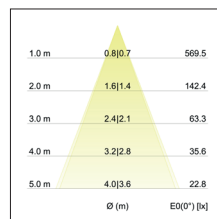

LED-Einbaustrahler, schaltbar

Artikel-Nr. 38252023

LED-Einbaustrahler, schaltbar, chrome, square. In a compact design, for installation in tool-less rapid assembly systems. Set inkl. Konverter für 230 V-Netzspannung, schaltbar, Maße Konverter: L 68 x B 35 x H 21 mm . Lamp holder: without, Mounting method: Flush mounting, Place of installation: Ceiling-mounted, material: Aluminium / Glass, IP protection class: according to DIN EN 60529 IP20, Protection class: (EN 61140) II, voltage: 230V AC 50Hz, Power: 3W, amount of light sources / fittings: 1.0 Stk, Luminous flux: 290lm, Farbtemperatur: 2700K, Colour of light: white, Radiation angle: 38°, Adjustability: swivelling, With operating gear, Type of dimming: switchable, . This luminaire contains incorporated and non-exchangeable LED light sources.

| | |
|--------------------------------|-------------------|
| colour of light | 2700 K |
| Colour | chrome |
| Radiation angle | 38 ° |
| amount of light sources / fit- | 1 Qty |
| material | Aluminium / Glass |
| Power | 3 W |
| Lamp type | LED |
| Colour rendering | CRI > 80 |
| Type of dimming | switchable |
| Built-in diameter | 68 mm |
| Built-in depth | 40 mm |

| | |
|-----------------------------|---------------------|
| voltage | 230V AC 50Hz |
| Luminous flux | 290 lm |
| IP protection class | IP20 |
| Protection class | II |
| Voltage type | AC |
| Adjustability | swivelling |
| Energy efficiency class | A++ to A |
| Length | 82 mm |
| Width | 82 mm |
| Swivel angle | 30 ° |
| circuit type secondary side | parallel conduction |