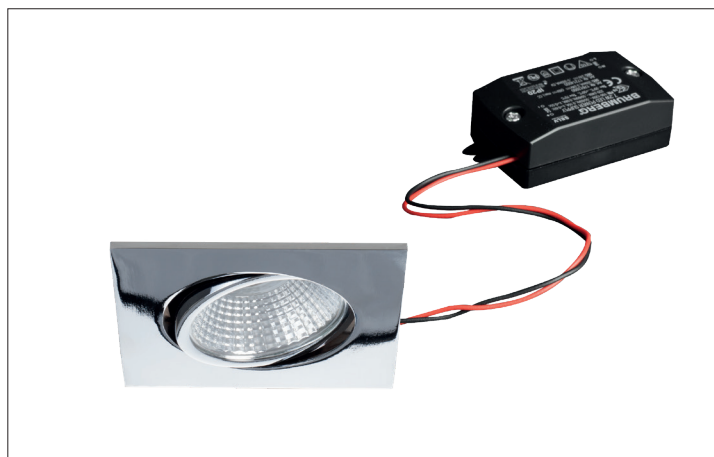

LED-Einbaustrahler, schaltbar

Artikel-Nr. 38252023

LED-Einbaustrahler, schaltbar, chrome, square. In a compact design, for installation in tool-less rapid assembly systems. Set inkl. Konverter für 230 V-Netzspannung, schaltbar, Maße Konverter: L 68 x B 35 x H 21 mm . Lamp holder: without, Mounting method: Flush mounting, Place of installation: Ceiling-mounted, material: Aluminium / Glass, IP protection class: according to DIN EN 60529 IP20, Protection class: (EN 61140) II, voltage: 230V AC 50Hz, Power: 3W, amount of light sources / fittings: 1.0 Stk, Luminous flux: 290lm, Farbtemperatur: 2700K, Colour of light: white, Radiation angle: 38°, Adjustability: swivelling, With operating gear, Type of dimming: switchable, . This luminaire contains incorporated and non-exchangeable LED light sources.

| | |
|--------------------------------|-------------------|
| colour of light | 2700 K |
| Colour | chrome |
| Radiation angle | 38 ° |
| amount of light sources / fit- | 1 Qty |
| material | Aluminium / Glass |
| Power | 3 W |
| Lamp type | LED |
| Colour rendering | CRI > 80 |
| Type of dimming | switchable |
| Built-in diameter | 68 mm |
| Built-in depth | 40 mm |

| | |
|-----------------------------|---------------------|
| voltage | 230V AC 50Hz |
| Luminous flux | 290 lm |
| IP protection class | IP20 |
| Protection class | II |
| Voltage type | AC |
| Adjustability | swivelling |
| Energy efficiency class | A++ to A |
| Length | 82 mm |
| Width | 82 mm |
| Swivel angle | 30 ° |
| circuit type secondary side | parallel conduction |