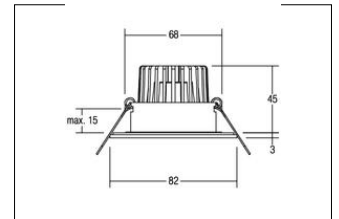

Smart Light Solutions Downlightset, V4A, dim2warm, IP54, 4-fach
Artikel-Nr. 12474423

Licht.
 Für Generationen.

Smart Light Solutions Downlightset, V4A, dim2warm, IP54, 4-fach, stainless steel. . Werden die Leuchten gedimmt, verringert sich die Farbtemperatur.dim2warm-Set inkl. 2 x 350 mA-Konverter für 230 V-Netzspannung, DALI dimmbar, Maße Konverter: L 110,5 x B 52 x H 22 mm, 4 x LED-Einbaudownlights, 4 x Plug&Play-Leitung (je 2.000 mm).<P/></TEXT>. material: Stainless steel / Aluminium / Plastic / Glass, IP protection class: according to DIN EN 60529 IP54*, Protection class: (EN 61140) II, voltage: 230V AC 50Hz, Power: 4 x 6 W, amount of light sources / fittings: 4.0 Stk, Luminous flux: 1840.0 lm, Radiation angle: 38.0 °, Type of dimming: DALI, Energy efficiency class: A++ to A,

Artikel-Nr.	12474423
price	539.00 €
Stand:	28.08.2019 14:49

colour of light	3000 - 1800 K
Colour	stainless steel
Radiation angle	38 °
amount of light sources /	4 Qty
material	Stainless steel / Aluminium /
version	Plug&Play
Lichtstrom	4 x 460 lm
Power	4 x 6 W
Lamp type	LED
Type of dimming	DALI

Built-in diameter	68 mm
Built-in depth	45 mm
voltage	230V AC 50Hz
Luminous flux	1,840 lm
IP protection class	IP54*
Protection class	II
Circlip	without circlip
Energy efficiency class	A++ to A
circuit type secondary side	parallel conduction