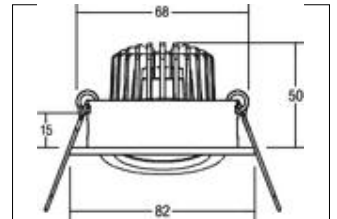

Smart Light Solutions Strahlerset, dim2warm, 4-fach
Artikel-Nr. 12472253

Licht.
 Für Generationen.

Smart Light Solutions Strahlerset, dim2warm, 4-fach, alu. . Werden die Leuchten gedimmt, verringert sich die Farbtemperatur.
 dim2warm-Set inkl. 2 x 350 mA-Konverter für 230 V-Netzspannung, DALI dimmbar, Maße Konverter: L 110,5 x B 52 x H 22 mm, 4 x LED-Einbaustrahler, 4 x Plug&Play-Leitung (je 2.000 mm)
 material: Aluminium / Glass / Plastic, IP protection class: according to DIN EN 60529 IP20, Protection class: (EN 61140) II, voltage: 230V AC 50Hz, Power: 4 x 6 W, amount of light sources / fittings: 4.0 Stk, Luminous flux: 1840.0 lm, Radiation angle: 38.0 °, Adjustability: swivelling, Type of dimming: DALI, Energy efficiency class: A++ to A,

Artikel-Nr.	12472253
price	389.00 €
Stand:	28.08.2019 14:16

colour of light	3000 - 1800 K
Colour	alu
Radiation angle	38 °
amount of light sources /	4 Qty
material	Aluminium / Glass / Plastic
version	Plug&Play
Lichtstrom	4 x 460 lm
Power	4 x 6 W
Lamp type	LED
Type of dimming	DALI
Built-in diameter	68 mm

Built-in depth	50 mm
voltage	230V AC 50Hz
Luminous flux	1,840 lm
IP protection class	IP20
Protection class	II
Circlip	without circlip
Adjustability	swivelling
Energy efficiency class	A++ to A
Swivel angle	20 °
circuit type secondary side	parallel conduction