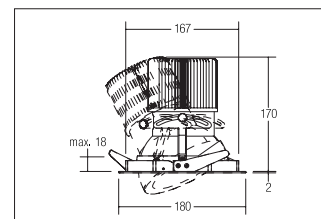

recessed spot

Artikel-Nr. 88650073

recessed spot, white. In a compact design, for installation in tool-less rapid assembly systems. Zur optimalen Waren-Präsentation durch gleichmäßiges Lichtbild, in allen Sortimentsumgebungen geeignet. Energieeffizient und Verkaufsfördernd. Durch die hohe Variantenvielfalt ergibt sich ein einheitliches stimmiges Konzept für die ganzheitliche Beleuchtung. Lamp holder: without, Mounting method: Flush mounting, Place of installation: Ceiling-mounted, material: Aluminium, IP protection class: according to DIN EN 60529 IP20, Protection class: (EN 61140) II, voltage: 230V AC 50Hz, Power: 27W, amount of light sources / fittings: 1.0 Stk, Luminous flux: 3.052lm, Farbtemperatur: 2700K, Colour of light: white, Radiation angle: 60°, Adjustability: rotating and swivelling, With operating gear, Type of dimming: switchable, . This luminaire contains incorporated and non-exchangeable LED light sources.

Artikel-Nr.	88650073	Applications
price	299.00 €	SHOP RETAIL EDUCATION CULTURE
Stand:	19.03.2020 10:37	

colour of light	2700 K
Colour	white
amount of light sources / fit-	1 Qty
material	Aluminium
Power	27 W
Lamp type	LED
Colour rendering	CRI > 80
Type of dimming	switchable
Outer diameter	180 mm
Built-in diameter	168 mm

Built-in depth	172 mm
voltage	230V AC 50Hz
IP protection class	IP20
Protection class	II
Voltage type	AC
Adjustability	rotating and swivelling
Energy efficiency class	A++ to A
Swivel angle	35 °
circuit type secondary side	parallel conduction