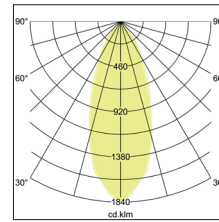

recessed spot

Artikel-Nr. 12355023

1.0 m	0.7 0.7	1191.1
2.0 m	1.4 1.4	297.8
3.0 m	2.1 2.0	132.3
4.0 m	2.8 2.7	74.4
5.0 m	3.5 3.4	47.6
	Ø (m)	E0(0°) [lx]

recessed spot, chrom, square. In a compact design, for installation in tool-less rapid assembly systems. Lamp holder: Plug&Play, Mounting method: Flush mounting, Place of installation: Ceiling-mounted, material: Aluminium / Steel / Silicone rubber / Plastic, IP protection class: according to DIN EN 60529 IP65, Protection class: (EN 61140) III, current: 350 mA, Power: 6W, amount of light sources / fittings: 1.0 Stk, Luminous flux: 650lm, Farbtemperatur: 3000K, Colour of light: white, Radiation angle: 38°, Adjustability: swivelling, without operating, Type of dimming: other, . This luminaire contains incorporated and non-exchangeable LED light sources.

Artikel-Nr.	12355023
Stand:	21.04.2021 17:44

colour of light	3000 K
Colour	chrome
length	82 mm
Radiation angle	38 °
amount of light sources / fittings	1 Qty
material	Aluminium / Steel / Silicone rubber / Plastic
version	Plug&Play
Power	6 W
Lamp type	LED
Colour rendering	CRI > 80
Type of dimming	other

Built-in diameter	68 mm
Built-in depth	50 mm
Current	350 mA
Luminous flux	650 lm
IP protection class	IP65
Protection class	III
Adjustability	swivelling
length	82 mm
Width	82 mm
Swivel angle	30 °
circuit type	series conduction