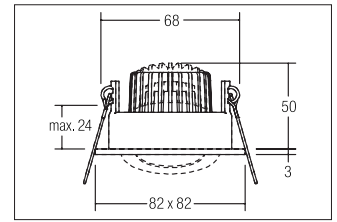

recessed spot

Artikel-Nr. 12355023

1.0 m	0.7 0.7	1191.1
2.0 m	1.4 1.4	297.8
3.0 m	2.1 2.0	132.3
4.0 m	2.8 2.7	74.4
5.0 m	3.5 3.4	47.6
	Ø (m)	E0(0°) [lx]

recessed spot, chrom, square. In a compact design, for installation in tool-less rapid assembly systems. Lamp holder: Plug&Play, Mounting method: Flush mounting, Place of installation: Ceiling-mounted, material: Aluminium / Steel / Silicone rubber / Plastic, IP protection class: according to DIN EN 60529 IP65, Protection class: (EN 61140) III, current: 350 mA, Power: 6W, amount of light sources / fittings: 1.0 Stk, Luminous flux: 650lm, Farbtemperatur: 3000K, Colour of light: white, Radiation angle: 38°, Adjustability: swivelling, without operating, Type of dimming: other, . This luminaire contains incorporated and non-exchangeable LED light sources.

Artikel-Nr.	12355023
Stand:	21.04.2021 17:44

colour of light	3000 K
Colour	chrome
length	82 mm
Radiation angle	38 °
amount of light sources / fittings	1 Qty
material	Aluminium / Steel / Silicone rubber / Plastic
version	Plug&Play
Power	6 W
Lamp type	LED
Colour rendering	CRI > 80
Type of dimming	other

Built-in diameter	68 mm
Built-in depth	50 mm
Current	350 mA
Luminous flux	650 lm
IP protection class	IP65
Protection class	III
Adjustability	swivelling
length	82 mm
Width	82 mm
Swivel angle	30 °
circuit type	series conduction