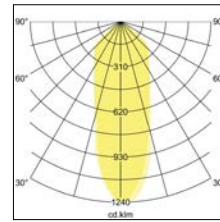

LED-Einbaudownlight INDIWO74, IP44, starr
Artikel-Nr. 12275023

Licht.
 Für Generationen.

LED-Einbaudownlight INDIWO74, IP44, starr, chrome, round. In a compact design, for installation in tool-less rapid assembly systems. Einbauleuchte geeignet zur direkten Montage auf normalentflammbaren Baustoffen. Wärmedämmung zulässig. Lamp holder: Plug&Play, Mounting method: Flush mounting, Place of installation: Ceiling-mounted, material: Aluminium / Steel / Plastic, IP protection class: according to DIN EN 60529 IP44*, Protection class: (EN 61140) III, current: 350 mA, Power: 5,5 W, Luminous flux: 680.0 lm, colour of light: 3000 K, Colour of light: white, Radiation angle: 36.0 °, Adjustability: not adjustable, With operating gear: No, Type of dimming: other, Energy efficiency class: A++ to A,

Artikel-Nr.	12275023	Applications
price	51.00 €	HOME LIVING OFFICE COMMUNICATION HOTEL INDUSTRY
Stand:	16.07.2019 14:34	GASTRONOMY

colour of light	3000 K
Colour	chrome
Radiation angle	36 °
material	Aluminium / Steel / Plastic
version	Plug&Play
Power	5,5 W
Lamp type	LED
Colour rendering	CRI > 80
Type of dimming	other
Outer diameter	90 mm

Built-in diameter	74 mm
Built-in depth	37 mm
current	350 mA
Luminous flux	680 lm
IP protection class	IP44*
Protection class	III
Voltage type	DC
Adjustability	not adjustable
Energy efficiency class	A++ to A
circuit type secondary side	series conduction