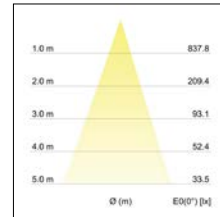

LED-Einbaudownlight INDIWO74, IP44, starr
Artikel-Nr. 12275023

Licht.
 Für Generationen.

LED-Einbaudownlight INDIWO74, IP44, starr, chrome, round. In a compact design, for installation in tool-less rapid assembly systems. Einbauleuchte geeignet zur direkten Montage auf normalentflammbaren Baustoffen. Wärmedämmung zulässig. Lamp holder: Plug&Play, Mounting method: Flush mounting, Place of installation: Ceiling-mounted, material: Aluminium / Steel / Plastic, IP protection class: according to DIN EN 60529 IP44*, Protection class: (EN 61140) III, current: 350 mA, Power: 5,5 W, Luminous flux: 680.0 lm, colour of light: 3000 K, Colour of light: white, Radiation angle: 36.0 °, Adjustability: not adjustable, With operating gear: No, Type of dimming: other, Energy efficiency class: A++ to A,

Artikel-Nr.	12275023	Applications
price	51.00 €	HOME LIVING OFFICE COMMUNICATION HOTEL INDUSTRY
Stand:	16.07.2019 14:34	GASTRONOMY

colour of light	3000 K
Colour	chrome
Radiation angle	36 °
material	Aluminium / Steel / Plastic
version	Plug&Play
Power	5,5 W
Lamp type	LED
Colour rendering	CRI > 80
Type of dimming	other
Outer diameter	90 mm

Built-in diameter	74 mm
Built-in depth	37 mm
current	350 mA
Luminous flux	680 lm
IP protection class	IP44*
Protection class	III
Voltage type	DC
Adjustability	not adjustable
Energy efficiency class	A++ to A
circuit type secondary side	series conduction