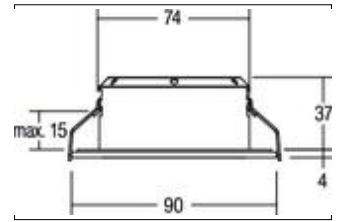

LED-Einbaudownlight INDIWO74, IP44, starr
Artikel-Nr. 12275023

Licht.
 Für Generationen.

LED-Einbaudownlight INDIWO74, IP44, starr, chrome, round. In a compact design, for installation in tool-less rapid assembly systems. Einbauleuchte geeignet zur direkten Montage auf normalentflammbaren Baustoffen. Wärmedämmung zulässig. Lamp holder: Plug&Play, Mounting method: Flush mounting, Place of installation: Ceiling-mounted, material: Aluminium / Steel / Plastic, IP protection class: according to DIN EN 60529 IP44*, Protection class: (EN 61140) III, current: 350 mA, Power: 5,5 W, Luminous flux: 680.0 lm, colour of light: 3000 K, Colour of light: white, Radiation angle: 36.0 °, Adjustability: not adjustable, With operating gear: No, Type of dimming: other, Energy efficiency class: A++ to A,

Artikel-Nr.	12275023	Applications
price	51.00 €	HOME LIVING OFFICE COMMUNICATION HOTEL INDUSTRY
Stand:	16.07.2019 14:34	GASTRONOMY

colour of light	3000 K
Colour	chrome
Radiation angle	36 °
material	Aluminium / Steel / Plastic
version	Plug&Play
Power	5,5 W
Lamp type	LED
Colour rendering	CRI > 80
Type of dimming	other
Outer diameter	90 mm

Built-in diameter	74 mm
Built-in depth	37 mm
current	350 mA
Luminous flux	680 lm
IP protection class	IP44*
Protection class	III
Voltage type	DC
Adjustability	not adjustable
Energy efficiency class	A++ to A
circuit type secondary side	series conduction