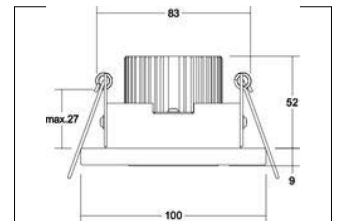

LED-Einbaudownlight KONKRET

Artikel-Nr. 12114733

Licht.
Für Generationen.

LED-Einbaudownlight KONKRET. . . Lamp holder: Plug&Play, material:, IP protection class: according to DIN EN 60529 IP20, Protection class: (EN 61140) III, current: 350 mA, Power: 6,5 W, amount of light sources / fittings: 1.0 Stk, Luminous flux: 520.0 lm, Radiation angle: 40.0 °, Energy efficiency class: A++ to A,

Artikel-Nr.	12114733
price	79.90 €
Stand:	28.08.2019 09:56

colour of light	3000 K
Radiation angle	40 °
amount of light sources /	1 Qty
material	Beton / Aluminium / Kunst-
version	Plug&Play
Power	6,5 W
Lamp type	LED
Colour rendering	CRI > 90

Built-in diameter	83 mm
Built-in depth	52 mm
current	350 mA
Luminous flux	520 lm
IP protection class	IP20
Protection class	III
Energy efficiency class	A++ to A
circuit type secondary side	parallel conduction