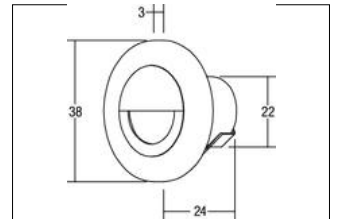

LED-Wandeinbauleuchte 12 V DC, IP65

Artikel-Nr. 10073023

Licht.
Für Generationen.

LED-Wandeinbauleuchte 12 V DC IP65, chrome, round. Flush mounting, Wall-mounted. . Mounting method: Flush mounting, Place of installation: Wall-mounted, material: Stainless steel, IP protection class: according to DIN EN 60529 IP65, Protection class: (EN 61140) III, voltage: 12V, Power: 1 W, Luminous flux: 60.0 lm, Colour of light: white, Radiation angle: 25.0 °, Energy efficiency class: A++ to A,

Artikel-Nr.	10073023	Applications
price	45.10 €	HOME LIVING OFFICE COMMUNICATION HOTEL INDUSTRY
Stand:	27.08.2019 14:27	GASTRONOMY

colour of light	3000 K
Colour	chrome
Radiation angle	25 °
amount of light sources /	1 Qty
material	Stainless steel
Power	1 W
Lamp type	LED
shipping	inkl. Anschlussleitung 5.000
Colour rendering	CRI > 80

Outer diameter	38 mm
Built-in diameter	22 mm
Built-in depth	24 mm
voltage	12V
Luminous flux	60 lm
IP protection class	IP65
Protection class	III
Energy efficiency class	A++ to A
circuit type secondary side	parallel conduction