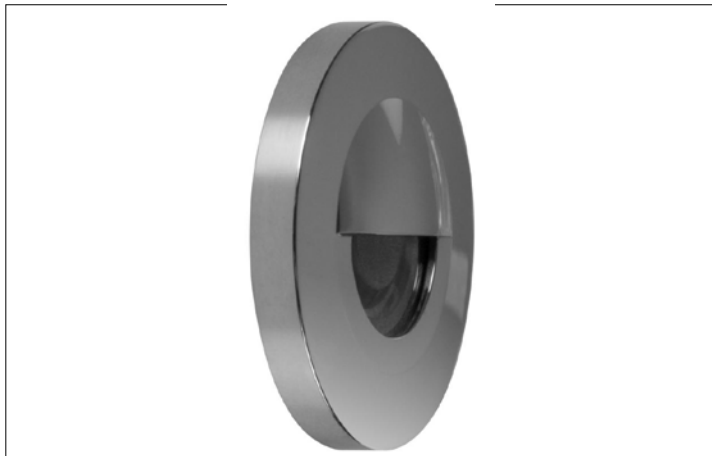

LED-Wandeinbauleuchte 12 V DC, IP65

Artikel-Nr. 10073023

Licht.
Für Generationen.

LED-Wandeinbauleuchte 12 V DC IP65, chrome, round. Flush mounting, Wall-mounted. . Mounting method: Flush mounting, Place of installation: Wall-mounted, material: Stainless steel, IP protection class: according to DIN EN 60529 IP65, Protection class: (EN 61140) III, voltage: 12V, Power: 1 W, Luminous flux: 60.0 lm, Colour of light: white, Radiation angle: 25.0 °, Energy efficiency class: A++ to A,

Artikel-Nr.	10073023	Applications
price	45.10 €	HOME LIVING OFFICE COMMUNICATION HOTEL INDUSTRY
Stand:	27.08.2019 14:27	GASTRONOMY

colour of light	3000 K
Colour	chrome
Radiation angle	25 °
amount of light sources /	1 Qty
material	Stainless steel
Power	1 W
Lamp type	LED
shipping	inkl. Anschlussleitung 5.000
Colour rendering	CRI > 80

Outer diameter	38 mm
Built-in diameter	22 mm
Built-in depth	24 mm
voltage	12V
Luminous flux	60 lm
IP protection class	IP65
Protection class	III
Energy efficiency class	A++ to A
circuit type secondary side	parallel conduction