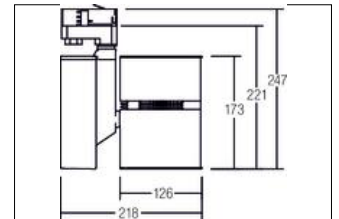

LED-Schienenstrahler, 40W  
**Artikel-Nr. 89113030**

Licht.  
 Für Generationen.

LED-Schienenstrahler, 40W, silver. Surface mounting, Ceiling-mounted. . Lamp holder: without, Mounting method: Surface mounting, Place of installation: Ceiling-mounted, material: Aluminium, IP protection class: according to DIN EN 60529 IP20, Protection class: (EN 61140) I, voltage: 230V AC 50Hz, Power: 40 W, amount of light sources / fittings: 1.0 Stk, Colour of light: white, Adjustability: Rotatable and adjustable head, With operating gear: Yes, Type of dimming: switchable, Energy efficiency class: A++ to A,

<b>Artikel-Nr.</b>	<b>89113030</b>
<b>price</b>	375.00 €
<b>Stand:</b>	28.08.2019 10:31

Radiation angle	36 °
colour of light	3000 K
Colour	silber
Luminous flux	3,757 lm
material	Aluminium
Power	40 W
dimensions	L x B x H: 256 x 126 mm
System output	40 W
Type of dimming	switchable
voltage	230V AC 50Hz

circuit type secondary side	parallel conduction
IP protection class	IP20
Protection class	I
Voltage type	AC
Adjustability	Rotatable and adjustable head
Energy efficiency class	A++ to A
Head adjustable angle	180 °
Length	256 mm
Width	126 mm