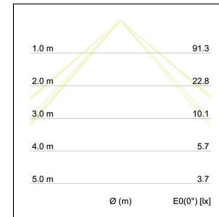

LED-Wandanbauleuchte CLEARANCE, IP54  
**Artikel-Nr. 10084173**

LED-Wandanbauleuchte CLEARANCE, IP54, white. Surface mounting, Wall-mounted. Vierseitiger Lichtaustritt. Lamp holder: without, Mounting method: Surface mounting, Place of installation: Wall-mounted, material: Aluminium / Glass, IP protection class: according to DIN EN 60529 IP54, Protection class: (EN 61140) I, voltage: 230V AC 50Hz, Power: 8W, amount of light sources / fittings: 4.0 Stk, Luminous flux: 640lm, Farbtemperatur: 3000K, Colour of light: white, With operating gear, Type of dimming: switchable, .

<b>Artikel-Nr.</b>	<b>10084173</b>
<b>price</b>	206.00 €
<b>Stand:</b>	01.09.2020 15:08
<b>Discount group</b>	Discount group 1

colour of light	3000 K
Colour	white
amount of light sources / fittings	4 Qty
material	Aluminium / Glass
Power	4 x 2 W
Lamp type	LED
shipping	inkl. Konverter zum Anschluss an 230 V-Netzspannung, schaltbar
Colour rendering	CRI > 80

Type of dimming	switchable
voltage	230V AC 50Hz
Luminous flux	640 lm
IP protection class	IP54
Protection class	I
Voltage type	AC
Length	80 mm
Width	80 mm
Height-depth	86 mm
circuit type secondary side	parallel conduction