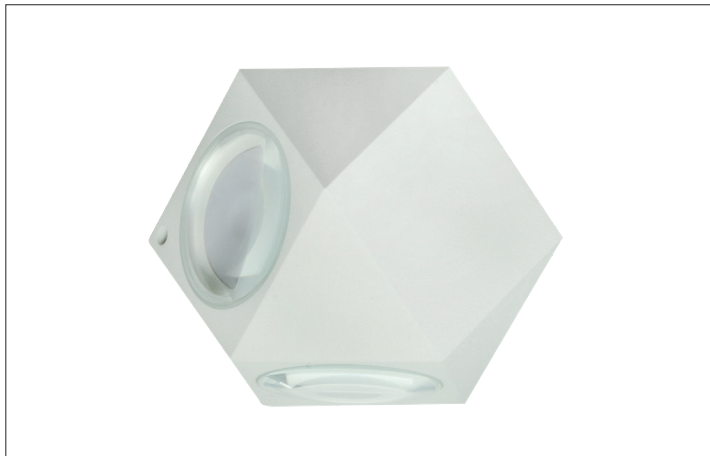

LED-Wandanbauleuchte CLEARANCE, IP54  
**Artikel-Nr. 10084173**

LED-Wandanbauleuchte CLEARANCE, IP54, white. Surface mounting, Wall-mounted. Vierseitiger Lichtaustritt. Lamp holder: without, Mounting method: Surface mounting, Place of installation: Wall-mounted, material: Aluminium / Glass, IP protection class: according to DIN EN 60529 IP54, Protection class: (EN 61140) I, voltage: 230V AC 50Hz, Power: 8W, amount of light sources / fittings: 4.0 Stk, Luminous flux: 640lm, Farbtemperatur: 3000K, Colour of light: white, With operating gear, Type of dimming: switchable, .

<b>Artikel-Nr.</b>	<b>10084173</b>
<b>price</b>	206.00 €
<b>Stand:</b>	01.09.2020 15:08
<b>Discount group</b>	Discount group 1

colour of light	3000 K
Colour	white
amount of light sources / fittings	4 Qty
material	Aluminium / Glass
Power	4 x 2 W
Lamp type	LED
shipping	inkl. Konverter zum Anschluss an 230 V-Netzspannung, schaltbar
Colour rendering	CRI > 80

Type of dimming	switchable
voltage	230V AC 50Hz
Luminous flux	640 lm
IP protection class	IP54
Protection class	I
Voltage type	AC
Length	80 mm
Width	80 mm
Height-depth	86 mm
circuit type secondary side	parallel conduction