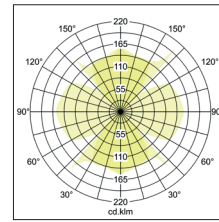

LED-Wandanbauleuchte CLEARANCE, IP54  
**Artikel-Nr. 10084173**

LED-Wandanbauleuchte CLEARANCE, IP54, white. Surface mounting, Wall-mounted. Vierseitiger Lichtaustritt. Lamp holder: without, Mounting method: Surface mounting, Place of installation: Wall-mounted, material: Aluminium / Glass, IP protection class: according to DIN EN 60529 IP54, Protection class: (EN 61140) I, voltage: 230V AC 50Hz, Power: 8W, amount of light sources / fittings: 4.0 Stk, Luminous flux: 640lm, Farbtemperatur: 3000K, Colour of light: white, With operating gear, Type of dimming: switchable, .

<b>Artikel-Nr.</b>	<b>10084173</b>
<b>price</b>	206.00 €
<b>Stand:</b>	01.09.2020 15:08
<b>Discount group</b>	Discount group 1

colour of light	3000 K
Colour	white
amount of light sources / fittings	4 Qty
material	Aluminium / Glass
Power	4 x 2 W
Lamp type	LED
shipping	inkl. Konverter zum Anschluss an 230 V-Netzspannung, schaltbar
Colour rendering	CRI > 80

Type of dimming	switchable
voltage	230V AC 50Hz
Luminous flux	640 lm
IP protection class	IP54
Protection class	I
Voltage type	AC
Length	80 mm
Width	80 mm
Height-depth	86 mm
circuit type secondary side	parallel conduction