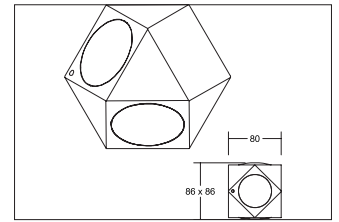

LED-Wandanbauleuchte CLEARANCE, IP54  
**Artikel-Nr. 10084173**

LED-Wandanbauleuchte CLEARANCE, IP54, white. Surface mounting, Wall-mounted. Vierseitiger Lichtaustritt. Lamp holder: without, Mounting method: Surface mounting, Place of installation: Wall-mounted, material: Aluminium / Glass, IP protection class: according to DIN EN 60529 IP54, Protection class: (EN 61140) I, voltage: 230V AC 50Hz, Power: 8W, amount of light sources / fittings: 4.0 Stk, Luminous flux: 640lm, Farbtemperatur: 3000K, Colour of light: white, With operating gear, Type of dimming: switchable, .

Type of dimming	switchable
voltage	230V AC 50Hz
Luminous flux	640 lm
IP protection class	IP54
Protection class	I
Voltage type	AC
Length	80 mm
Width	80 mm
Height-depth	86 mm
circuit type secondary side	parallel conduction