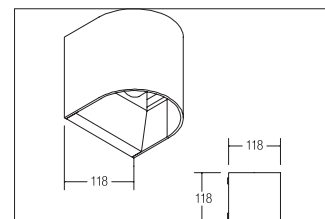

LED-Wandanbauleuchte, IP54

Artikel-Nr. 60026183

LED-Wandanbauleuchte, IP54, black. Surface mounting, Wall-mounted. Lichtaustritt direkt und indirekt (eine zentral angeordnete Lichtquelle). Lamp holder: without, Mounting method: Surface mounting, Place of installation: Wall-mounted, material: Aluminium / Acrylic, IP protection class: according to DIN EN 60529 IP54, Protection class: (EN 61140) I, voltage: 230V AC 50Hz, Power: 10W, amount of light sources / fittings: 1.0 Stk, Luminous flux: 800lm, Farbtemperatur: 3000K, Colour of light: white, With operating gear, Type of dimming: switchable, . This luminaire contains incorporated and non-exchangeable LED light sources.

Artikel-Nr.	60026183
price	154.30 €
Stand:	01.09.2020 15:28
Discount group	Discount group 1

colour of light	3000 K
Colour	black
amount of light sources / fittings	1 Qty
material	Aluminium / Acrylic
Power	10 W
Lamp type	LED
shipping	inkl. Konverter zum Anschluss an 230 V-Netzspannung, schaltbar
Colour rendering	CRI > 80

Type of dimming	switchable
voltage	230V AC 50Hz
Luminous flux	800 lm
IP protection class	IP54
Protection class	I
Voltage type	AC
Length	117 mm
Width	117 mm
Height-depth	117 mm
circuit type secondary side	parallel conduction