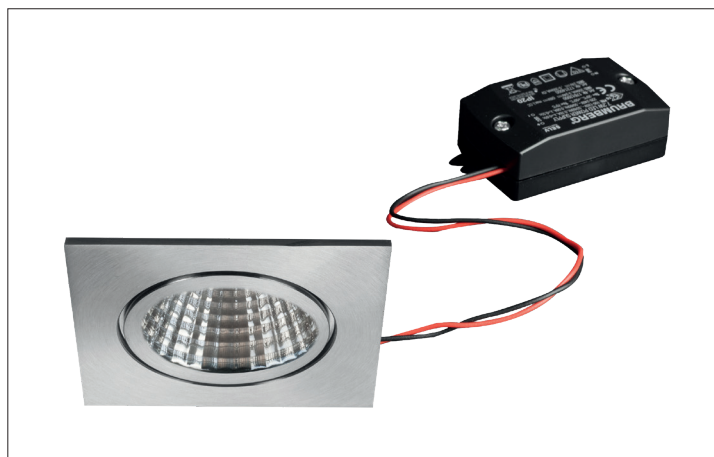

LED-Einbaudownlightset BB16, V4A, IP54, schaltbar

**Artikel-Nr. 38376423**

LED-Einbaudownlightset BB16, V4A, IP54, schaltbar, stainless steel. In a compact design, for installation in tool-less rapid assembly systems. set incl. driver for 230V. Lamp holder: without, Mounting method: Flush mounting, Place of installation: Ceiling-mounted, material: Stainless steel / Aluminium / Glass, IP protection class: according to DIN EN 60529 IP54\*, Protection class: (EN 61140) II, voltage: 230V AC 50Hz, Power: 6W, amount of light sources / fittings: 1.0 Stk, Luminous flux: 640lm, Farbtemperatur: 3000K, Colour of light: white, Radiation angle: 38°, Adjustability: not adjustable, With operating gear, Type of dimming: switchable, .

colour of light	3000 K
Colour	stainless steel
Radiation angle	38 °
amount of light sources / fittings	1 Qty
material	Stainless steel / Aluminium / Glass
Power	6 W
Lamp type	LED
Colour rendering	CRI > 80
Type of dimming	switchable

Built-in diameter	68 mm
Built-in depth	45 mm
voltage	230V AC 50Hz
Luminous flux	640 lm
IP protection class	IP54*
Protection class	II
Voltage type	AC
Adjustability	not adjustable
Length	82 mm
Width	82 mm
circuit type secondary side	parallel conduction