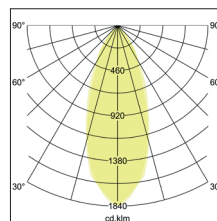

LED-Einbaudownlightset BB16, V4A, IP54, schaltbar

**Artikel-Nr. 38376423**

LED-Einbaudownlightset BB16, V4A, IP54, schaltbar, stainless steel. In a compact design, for installation in tool-less rapid assembly systems. set incl. driver for 230V. Lamp holder: without, Mounting method: Flush mounting, Place of installation: Ceiling-mounted, material: Stainless steel / Aluminium / Glass, IP protection class: according to DIN EN 60529 IP54\*, Protection class: (EN 61140) II, voltage: 230V AC 50Hz, Power: 6W, amount of light sources / fittings: 1.0 Stk, Luminous flux: 640lm, Farbtemperatur: 3000K, Colour of light: white, Radiation angle: 38°, Adjustability: not adjustable, With operating gear, Type of dimming: switchable, .

colour of light	3000 K
Colour	stainless steel
Radiation angle	38 °
amount of light sources / fittings	1 Qty
material	Stainless steel / Aluminium / Glass
Power	6 W
Lamp type	LED
Colour rendering	CRI > 80
Type of dimming	switchable

Built-in diameter	68 mm
Built-in depth	45 mm
voltage	230V AC 50Hz
Luminous flux	640 lm
IP protection class	IP54*
Protection class	II
Voltage type	AC
Adjustability	not adjustable
Length	82 mm
Width	82 mm
circuit type secondary side	parallel conduction