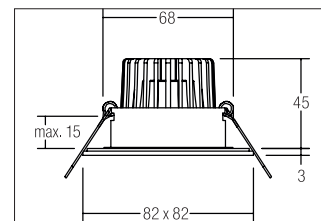

LED-Einbaudownlightset BB16, V4A, IP54, schaltbar

**Artikel-Nr. 38376423**

LED-Einbaudownlightset BB16, V4A, IP54, schaltbar, stainless steel. In a compact design, for installation in tool-less rapid assembly systems. set incl. driver for 230V. Lamp holder: without, Mounting method: Flush mounting, Place of installation: Ceiling-mounted, material: Stainless steel / Aluminium / Glass, IP protection class: according to DIN EN 60529 IP54\*, Protection class: (EN 61140) II, voltage: 230V AC 50Hz, Power: 6W, amount of light sources / fittings: 1.0 Stk, Luminous flux: 640lm, Farbtemperatur: 3000K, Colour of light: white, Radiation angle: 38°, Adjustability: not adjustable, With operating gear, Type of dimming: switchable, .

colour of light	3000 K
Colour	stainless steel
Radiation angle	38 °
amount of light sources / fittings	1 Qty
material	Stainless steel / Aluminium / Glass
Power	6 W
Lamp type	LED
Colour rendering	CRI > 80
Type of dimming	switchable

Built-in diameter	68 mm
Built-in depth	45 mm
voltage	230V AC 50Hz
Luminous flux	640 lm
IP protection class	IP54*
Protection class	II
Voltage type	AC
Adjustability	not adjustable
Length	82 mm
Width	82 mm
circuit type secondary side	parallel conduction