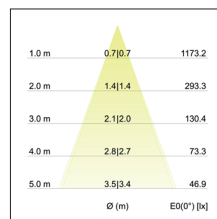

LED-Einbaudownlightset BB16, V4A, IP54, schaltbar

Artikel-Nr. 38376423

LED-Einbaudownlightset BB16, V4A, IP54, schaltbar, stainless steel. In a compact design, for installation in tool-less rapid assembly systems. set incl. driver for 230V. Lamp holder: without, Mounting method: Flush mounting, Place of installation: Ceiling-mounted, material: Stainless steel / Aluminium / Glass, IP protection class: according to DIN EN 60529 IP54*, Protection class: (EN 61140) II, voltage: 230V AC 50Hz, Power: 6W, amount of light sources / fittings: 1.0 Stk, Luminous flux: 640lm, Farbtemperatur: 3000K, Colour of light: white, Radiation angle: 38°, Adjustability: not adjustable, With operating gear, Type of dimming: switchable, .

Artikel-Nr.	38376423	Applications
price	82.70 €	HOME | LIVING OFFICE | COMMUNICATION HOTEL INDUSTRY
Stand:	02.09.2020 02:44	| GASTRONOMY
Discount group	Discount group 1	

colour of light	3000 K
Colour	stainless steel
Radiation angle	38 °
amount of light sources / fittings	1 Qty
material	Stainless steel / Aluminium / Glass
Power	6 W
Lamp type	LED
Colour rendering	CRI > 80
Type of dimming	switchable

Built-in diameter	68 mm
Built-in depth	45 mm
voltage	230V AC 50Hz
Luminous flux	640 lm
IP protection class	IP54*
Protection class	II
Voltage type	AC
Adjustability	not adjustable
Length	82 mm
Width	82 mm
circuit type secondary side	parallel conduction

Alle technischen Daten wie Lichttechnische-, Gewichts- und Maßangaben basieren auf Bemessungswerten und sind sorgfältig erstellt. Die mögliche Toleranz der Farbtemperatur beträgt +/- 150K. Die Leistung und Lichtstrom unterliegen initial einer Toleranz von +/- 10%. Die Werte gelten, wenn nicht anders beschrieben, für eine Umgebungstemperatur von 25°C. Technische Änderungen und Irrtümer vorbehalten. Alle Preisangaben verstehen sich als (UVP) in Euro ohne MwSt. Bestellung erfolgt zu unseren Allgemeinen Verkaufsbedingungen unter www.brumberg.com/de/agb/allgemeine-verkaufsbedingungen/.