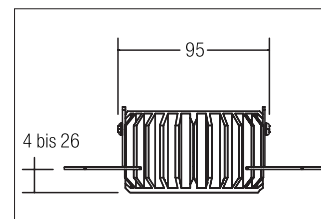

Plaster ring COUPLED, round, for frameless mounting

Artikel-Nr. 82032170

Plaster ring COUPLED, round, for frameless mounting, white, round. In a compact design, for installation in tool-less rapid assembly systems. Plaster ring for recessed ceiling lights COUPLED as the basis for 12630/12635, 12632/12634 and 12631/12633. Mounting method: Recessed mounting, Place of installation: Ceiling-mounted, Material: Aluminium.

Artikel-Nr.	82032170
Stand:	17.06.2021 20:12

Description	D 83 mm, strukturweiß
Material	Aluminium
Material	Aluminium

Lamp	LED not changeable
Outer diameter	85 mm
Built-in diameter	100 mm