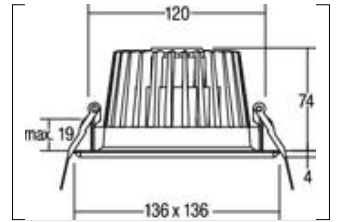

LED-Einbaudownlight BOWL
Artikel-Nr. 12531073

Licht.
 Für Generationen.

LED-Einbaudownlight BOWL, white. In a compact design, for installation in tool-less rapid assembly systems. . Lamp holder: Plug&Play, Mounting method: Flush mounting, Place of installation: Ceiling-mounted, material: Aluminium / Glass, IP protection class: according to DIN EN 60529 IP20, Protection class: (EN 61140) III, current: 350 mA, Power: 15 W, Luminous flux: 1270.0 lm, Radiation angle: 30.0 °, Adjustability: not adjustable, With operating gear: No, Type of dimming: other, Energy efficiency class: A++ to A,

Artikel-Nr.	12531073
price	65.00 €
Stand:	27.08.2019 13:10

colour of light	3000 K
Colour	white
Radiation angle	30 °
amount of light sources /	1 Qty
material	Aluminium / Glass
version	Plug&Play
Power	15 W
Lamp type	LED
Colour rendering	CRI > 80
Type of dimming	other
Built-in diameter	120 mm

Built-in depth	74 mm
current	350 mA
IP protection class	IP20
Protection class	III
Voltage type	DC
Adjustability	not adjustable
Energy efficiency class	A++ to A
Length	136 mm
Width	136 mm
circuit type secondary side	series conduction