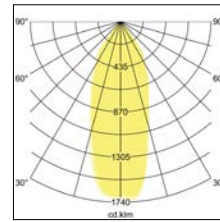

LED-Einbaudownlight BOWL
Artikel-Nr. 12531073

Licht.
 Für Generationen.

LED-Einbaudownlight BOWL, white. In a compact design, for installation in tool-less rapid assembly systems. . Lamp holder: Plug&Play, Mounting method: Flush mounting, Place of installation: Ceiling-mounted, material: Aluminium / Glass, IP protection class: according to DIN EN 60529 IP20, Protection class: (EN 61140) III, current: 350 mA, Power: 15 W, Luminous flux: 1270.0 lm, Radiation angle: 30.0 °, Adjustability: not adjustable, With operating gear: No, Type of dimming: other, Energy efficiency class: A++ to A,

Artikel-Nr.	12531073
price	65.00 €
Stand:	27.08.2019 13:10

colour of light	3000 K
Colour	white
Radiation angle	30 °
amount of light sources /	1 Qty
material	Aluminium / Glass
version	Plug&Play
Power	15 W
Lamp type	LED
Colour rendering	CRI > 80
Type of dimming	other
Built-in diameter	120 mm

Built-in depth	74 mm
current	350 mA
IP protection class	IP20
Protection class	III
Voltage type	DC
Adjustability	not adjustable
Energy efficiency class	A++ to A
Length	136 mm
Width	136 mm
circuit type secondary side	series conduction