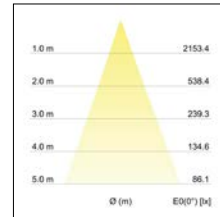

LED-Einbaudownlight BOWL
Artikel-Nr. 12531073

Licht.
 Für Generationen.

LED-Einbaudownlight BOWL, white. In a compact design, for installation in tool-less rapid assembly systems. . Lamp holder: Plug&Play, Mounting method: Flush mounting, Place of installation: Ceiling-mounted, material: Aluminium / Glass, IP protection class: according to DIN EN 60529 IP20, Protection class: (EN 61140) III, current: 350 mA, Power: 15 W, Luminous flux: 1270.0 lm, Radiation angle: 30.0 °, Adjustability: not adjustable, With operating gear: No, Type of dimming: other, Energy efficiency class: A++ to A,

Artikel-Nr.	12531073
price	65.00 €
Stand:	27.08.2019 13:10

colour of light	3000 K
Colour	white
Radiation angle	30 °
amount of light sources /	1 Qty
material	Aluminium / Glass
version	Plug&Play
Power	15 W
Lamp type	LED
Colour rendering	CRI > 80
Type of dimming	other
Built-in diameter	120 mm

Built-in depth	74 mm
current	350 mA
IP protection class	IP20
Protection class	III
Voltage type	DC
Adjustability	not adjustable
Energy efficiency class	A++ to A
Length	136 mm
Width	136 mm
circuit type secondary side	series conduction