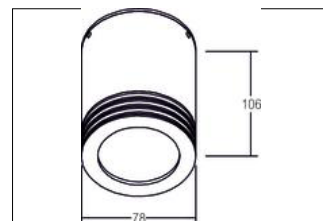

Deckenanbauleuchte, V4A, IP44

Artikel-Nr. 2315.22

Licht.
Für Generationen.

Deckenanbauleuchte, V4A, IP44, stainless steel, round. Surface mounting, Ceiling-mounted. . Lamp holder: GU10, Mounting method: Surface mounting, Place of installation: Ceiling-mounted, material: Stainless steel / Glass, IP protection class: according to DIN EN 60529 IP44, Protection class: (EN 61140) I, voltage: 230V AC 50Hz, Power: max. 35 W, amount of light sources / fittings: 1.0 Stk, With operating gear: No, Type of dimming: other, Energy efficiency class: A++ to D,

Artikel-Nr.	2315.22
price	184.80 €
Stand:	28.08.2019 10:07

Colour	stainless steel
amount of light sources /	1 Qty
material	Stainless steel / Glass
version	GU10
Power	max. 35 W
Lamp type	HV halogen lamp
Type of dimming	other
Outer diameter	78 mm

voltage	230V AC 50Hz
IP protection class	IP44
Protection class	I
Voltage type	AC
Energy efficiency class	A++ to D
Height-depth	106.0 mm
circuit type secondary side	parallel conduction