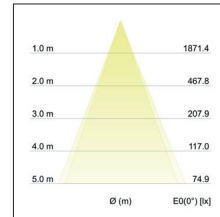

LED-Anbaudownlight KEGON
Artikel-Nr. 12221173

LED-Anbaudownlight KEGON, white, round. Surface mounting, Ceiling-mounted. Lamp holder: without, Mounting method: Surface mounting, Place of installation: Ceiling-mounted, material: Aluminium / Acrylic, IP protection class: according to DIN EN 60529 IP20, Protection class: (EN 61140) I, voltage: 230V AC 50Hz, Power: 15W, amount of light sources / fittings: 1.0 Stk, Luminous flux: 1.100lm, Farbtemperatur: 3000K, Colour of light: white, Radiation angle: 40°, Adjustability: not adjustable, Type of dimming: switchable, .

Artikel-Nr.	12221173
price	184.30 €
Stand:	01.09.2020 14:43
Discount group	Discount group 1

colour of light	3000 K
Colour	white
Radiation angle	40 °
amount of light sources / fittings	1 Qty
material	Aluminium / Acrylic
Power	15 W
Lamp type	High voltage LED
Colour rendering	CRI > 80
Type of dimming	switchable

Outer diameter	108 mm
voltage	230V AC 50Hz
Luminous flux	1,100 lm
IP protection class	IP20
Protection class	I
Voltage type	AC
Adjustability	not adjustable
Height-depth	130 mm
circuit type secondary side	parallel conduction