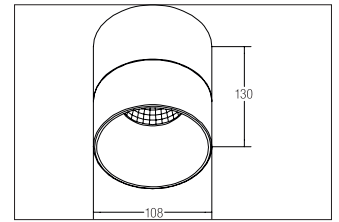

LED-Anbaudownlight KEGON
Artikel-Nr. 12221173

LED-Anbaudownlight KEGON, white, round. Surface mounting, Ceiling-mounted. Lamp holder: without, Mounting method: Surface mounting, Place of installation: Ceiling-mounted, material: Aluminium / Acrylic, IP protection class: according to DIN EN 60529 IP20, Protection class: (EN 61140) I, voltage: 230V AC 50Hz, Power: 15W, amount of light sources / fittings: 1.0 Stk, Luminous flux: 1.100lm, Farbtemperatur: 3000K, Colour of light: white, Radiation angle: 40°, Adjustability: not adjustable, Type of dimming: switchable, .

Outer diameter	108 mm
voltage	230V AC 50Hz
Luminous flux	1,100 lm
IP protection class	IP20
Protection class	I
Voltage type	AC
Adjustability	not adjustable
Height-depth	130 mm
circuit type secondary side	parallel conduction