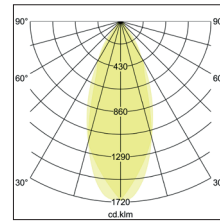

LED-Anbaudownlight KEGON
Artikel-Nr. 12221173

LED-Anbaudownlight KEGON, white, round. Surface mounting, Ceiling-mounted. Lamp holder: without, Mounting method: Surface mounting, Place of installation: Ceiling-mounted, material: Aluminium / Acrylic, IP protection class: according to DIN EN 60529 IP20, Protection class: (EN 61140) I, voltage: 230V AC 50Hz, Power: 15W, amount of light sources / fittings: 1.0 Stk, Luminous flux: 1.100lm, Farbtemperatur: 3000K, Colour of light: white, Radiation angle: 40°, Adjustability: not adjustable, Type of dimming: switchable, .

Artikel-Nr.	12221173
price	184.30 €
Stand:	01.09.2020 14:43
Discount group	Discount group 1

colour of light	3000 K
Colour	white
Radiation angle	40 °
amount of light sources / fittings	1 Qty
material	Aluminium / Acrylic
Power	15 W
Lamp type	High voltage LED
Colour rendering	CRI > 80
Type of dimming	switchable

Outer diameter	108 mm
voltage	230V AC 50Hz
Luminous flux	1,100 lm
IP protection class	IP20
Protection class	I
Voltage type	AC
Adjustability	not adjustable
Height-depth	130 mm
circuit type secondary side	parallel conduction