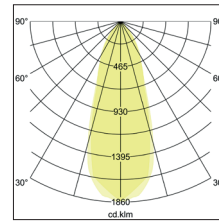

LED-Einbaustrahler set BB03, dimmbar, mit Rund-Konverter
Artikel-Nr. 40363023

1.0 m	0.710.6	1184.2
2.0 m	1.411.3	298.1
3.0 m	2.111.9	131.6
4.0 m	2.812.5	74.0
5.0 m	3.513.1	47.4
	Ø (m)	E0(0°) [lx]

LED-Einbaustrahler set BB03, dimmbar mit Rund-Konverter, chrome. In a compact design, for installation in tool-less rapid assembly systems. set incl. driver for 230V. Lamp holder: without, Mounting method: Flush mounting, Place of installation: Ceiling-mounted, material: Aluminium / Plastic, IP protection class: according to DIN EN 60529 IP20, Protection class: (EN 61140) II, voltage: 230V AC 50Hz, Power: 6W, amount of light sources / fittings: 1.0 Stk, Luminous flux: 640lm, Farbtemperatur: 3000K, Colour of light: white, Radiation angle: 38°, Adjustability: swivelling, With operating gear, Type of dimming: Phase cut-off, .

Artikel-Nr.	40363023	Applications
price	54.80 €	HOME LIVING OFFICE COMMUNICATION HOTEL INDUSTRY
Stand:	01.09.2020 21:25	GASTRONOMY
Discount group	Discount group 1	

colour of light	3000 K
Colour	chrome
Radiation angle	38 °
amount of light sources / fittings	1 Qty
material	Aluminium / Plastic
Power	6 W
Lamp type	LED
Colour rendering	CRI > 80
Type of dimming	Phase cut-off
Outer diameter	82 mm

Built-in diameter	68 mm
Built-in depth	36 mm
voltage	230V AC 50Hz
Luminous flux	640 lm
IP protection class	IP20
Protection class	II
Voltage type	AC
Adjustability	swivelling
Swivel angle	30 °
circuit type secondary side	parallel conduction