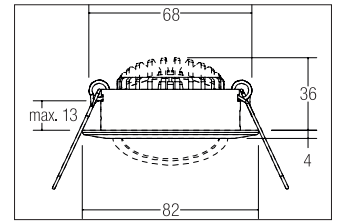

LED-Einbaustrahler set BB03, dimmbar, mit Rund-Konverter
Artikel-Nr. 40363023

1.0 m	0.710.6	1184.2
2.0 m	1.411.3	298.1
3.0 m	2.111.9	131.6
4.0 m	2.812.5	74.0
5.0 m	3.513.1	47.4
	Ø (m)	E0(0°) [lx]

LED-Einbaustrahler set BB03, dimmbar mit Rund-Konverter, chrome. In a compact design, for installation in tool-less rapid assembly systems. set incl. driver for 230V. Lamp holder: without, Mounting method: Flush mounting, Place of installation: Ceiling-mounted, material: Aluminium / Plastic, IP protection class: according to DIN EN 60529 IP20, Protection class: (EN 61140) II, voltage: 230V AC 50Hz, Power: 6W, amount of light sources / fittings: 1.0 Stk, Luminous flux: 640lm, Farbtemperatur: 3000K, Colour of light: white, Radiation angle: 38°, Adjustability: swivelling, With operating gear, Type of dimming: Phase cut-off, .

Artikel-Nr.	40363023	Applications
price	54.80 €	HOME LIVING OFFICE COMMUNICATION HOTEL INDUSTRY
Stand:	01.09.2020 21:25	GASTRONOMY
Discount group	Discount group 1	

colour of light	3000 K
Colour	chrome
Radiation angle	38 °
amount of light sources / fittings	1 Qty
material	Aluminium / Plastic
Power	6 W
Lamp type	LED
Colour rendering	CRI > 80
Type of dimming	Phase cut-off
Outer diameter	82 mm

Built-in diameter	68 mm
Built-in depth	36 mm
voltage	230V AC 50Hz
Luminous flux	640 lm
IP protection class	IP20
Protection class	II
Voltage type	AC
Adjustability	swivelling
Swivel angle	30 °
circuit type secondary side	parallel conduction