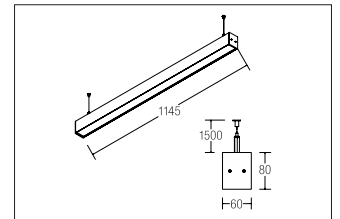

LED-Pendelprofileuchte BIRO60, mikroprismatische Abdeckung
Artikel-Nr. 77201694

LED-Pendelprofileuchte BIRO60, mikroprismatische Abdeckung, silver. Surface mounting, Ceiling-mounted. Optik: Mikroprismen
 Pendellänge: max. 1.500 mm, Gewicht: 2,5 kg. Mounting method: Surface mounting, Place of installation: Ceiling-mounted, material: Aluminium / Steel / Plastic, IP protection class: according to DIN EN 60529 IP20, Protection class: (EN 61140) I, voltage: 230V AC 50Hz, Power: 27W, amount of light sources / fittings: 1.0 Stk, Luminous flux: 3.386lm, Farbtemperatur: 4000K, Colour of light: white, Radiation angle: 80°, With operating gear, Type of dimming: switchable, .

Artikel-Nr.	77201694
price	398.00 €
Stand:	18.03.2020 23:23

colour of light	4000 K
Colour	silver
Radiation angle	80 °
amount of light sources / fit-	1 Qty
material	Aluminium / Steel / Plastic
Power	27 W
Lamp type	LED
Colour rendering	CRI > 80
glare evaluation	UGR < 19
Type of dimming	switchable
voltage	230V AC 50Hz

Luminous flux	3,386 lm
IP protection class	IP20
Protection class	I
Voltage type	AC
Energy efficiency class	A++ to A
Length	1155 mm
Width	60 mm
Height	78 mm
circuit type secondary side	parallel conduction
Pendulum length max.	1,500 mm
Pendulum length min.	150 mm