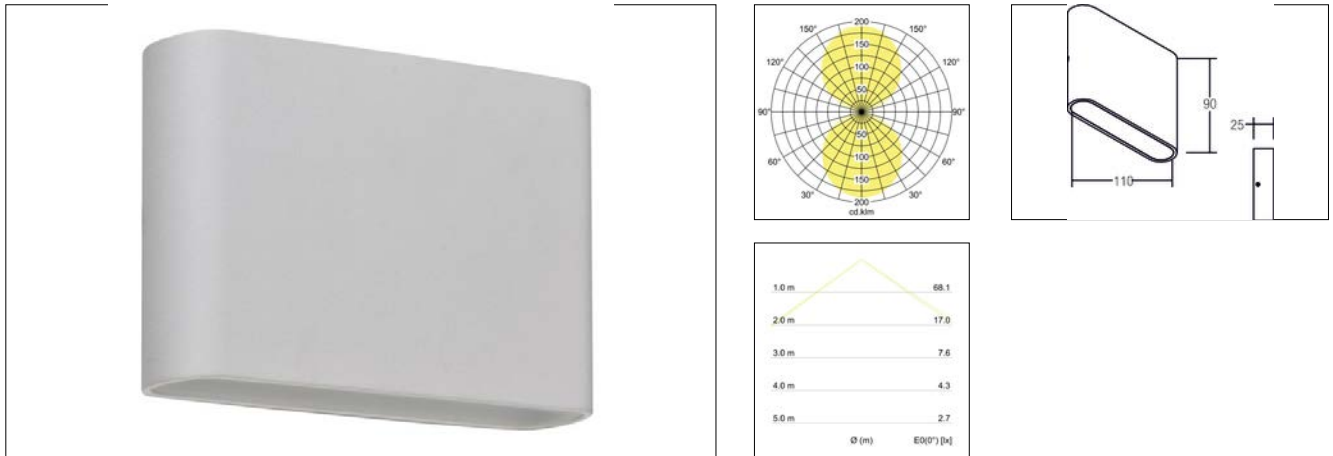

LED-Wandanbauleuchte, IP54
Artikel-Nr. 10045173

Licht.
 Für Generationen.

LED-Wandanbauleuchte, IP54, white. Surface mounting, Wall-mounted. Lichtaustritt direkt und indirekt. Lamp holder: without, Mounting method: Surface mounting, Place of installation: Wall-mounted, material: Aluminium / Acrylic, IP protection class: according to DIN EN 60529 IP54, Protection class: (EN 61140) I, voltage: 230V AC 50Hz, Power: 2 x 3,6 W, amount of light sources / fittings: 2.0 Stk, Luminous flux: 450.0 lm, colour of light: 3000 K, Colour of light: white, Radiation angle: 120.0 °, With operating gear: Yes, Type of dimming: switchable, Energy efficiency class: A++ to A, This luminaire contains incorporated and non-exchangeable LED light sources.

Artikel-Nr.	10045173
price	179.90 €
Stand:	28.08.2019 11:32

colour of light	3000 K
Colour	white
Radiation angle	120 °
amount of light sources /	2 Qty
material	Aluminium / Acrylic
Lichtstrom	2 x 225 lm
Power	2 x 3,6 W
Lamp type	LED
shipping	inkl. Konverter zum Anschluss
Colour rendering	CRI > 80
Type of dimming	switchable

voltage	230V AC 50Hz
Luminous flux	450 lm
IP protection class	IP54
Protection class	I
Voltage type	AC
Energy efficiency class	A++ to A
Length	90 mm
Width	110 mm
Height-depth	25.0 mm
circuit type secondary side	parallel conduction