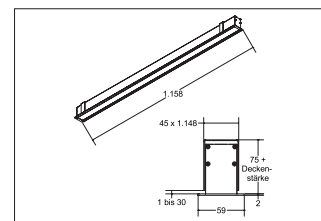

## LED-Einbauprofil BIRO40

**Artikel-Nr. 77033084**

LED-Einbauprofil BIRO40, schwarz, rectangular. LED-Lichtkanal mit satinierter Abdeckung. version: LED, Mounting method: Flush mounting, Place of installation: Ceiling-mounted, material: Aluminium / Acrylic, IP protection class: according to DIN EN 60529 IP20, Protection class: (EN 61140) I, voltage: 230V AC 50Hz, Power: 31,4W, Luminous flux: 2.740lm, Colour temperature: 4000K, Colour of light: white, Radiation angle: 80°, Adjustability: not adjustable, With operating gear, .

**Artikel-Nr.** 77033084  
**Stand:** 26.11.2020 14:16

Type of dimming	DALI
Colour	black
colour of light	4000 K
glare evaluation	UGR < 25
system efficiency	87 lm/W
Luminous flux	2,740 lm
Material cover	satinised
length	1158 mm
Radiation angle	80 °
material	Aluminium / Acrylic

voltage	230V AC 50Hz
Lamp type	LED
IP protection class	IP20
Protection class	I
Voltage type	AC
Adjustability	not adjustable
Width	59 mm
Built-in width	45 mm
Built-in depth	110 mm