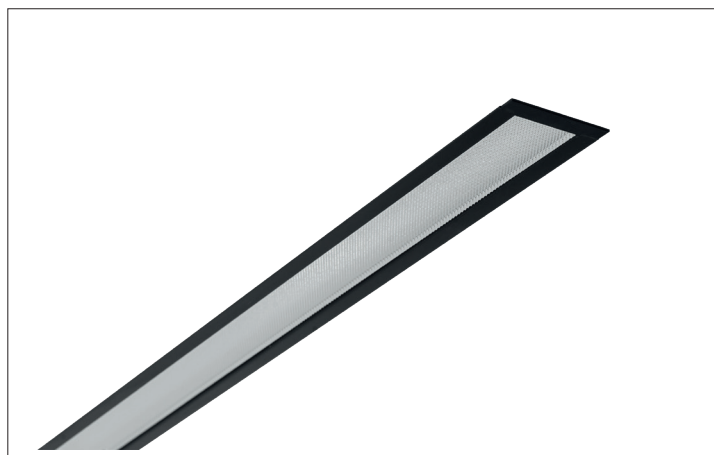

## LED-Einbauprofil BIRO40

**Artikel-Nr. 77033084**

LED-Einbauprofil BIRO40, schwarz, rectangular. LED-Lichtkanal mit satinierter Abdeckung. version: LED, Mounting method: Flush mounting, Place of installation: Ceiling-mounted, material: Aluminium / Acrylic, IP protection class: according to DIN EN 60529 IP20, Protection class: (EN 61140) I, voltage: 230V AC 50Hz, Power: 31,4W, Luminous flux: 2.740lm, Colour temperature: 4000K, Colour of light: white, Radiation angle: 80°, Adjustability: not adjustable, With operating gear, .

**Artikel-Nr.** 77033084  
**Stand:** 26.11.2020 14:16

Type of dimming	DALI
Colour	black
colour of light	4000 K
glare evaluation	UGR < 25
system efficiency	87 lm/W
Luminous flux	2,740 lm
Material cover	satinised
length	1158 mm
Radiation angle	80 °
material	Aluminium / Acrylic

voltage	230V AC 50Hz
Lamp type	LED
IP protection class	IP20
Protection class	I
Voltage type	AC
Adjustability	not adjustable
Width	59 mm
Built-in width	45 mm
Built-in depth	110 mm