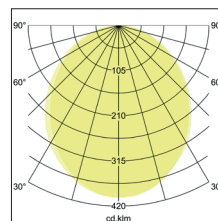

## LED-Einbauprofil BIRO40

**Artikel-Nr. 77033084**

LED-Einbauprofil BIRO40, schwarz, rectangular. LED-Lichtkanal mit satinierter Abdeckung. version: LED, Mounting method: Flush mounting, Place of installation: Ceiling-mounted, material: Aluminium / Acrylic, IP protection class: according to DIN EN 60529 IP20, Protection class: (EN 61140) I, voltage: 230V AC 50Hz, Power: 31,4W, Luminous flux: 2.740lm, Colour temperature: 4000K, Colour of light: white, Radiation angle: 80°, Adjustability: not adjustable, With operating gear, .

**Artikel-Nr.** 77033084  
**Stand:** 26.11.2020 14:16

Type of dimming	DALI
Colour	black
colour of light	4000 K
glare evaluation	UGR < 25
system efficiency	87 lm/W
Luminous flux	2,740 lm
Material cover	satinised
length	1158 mm
Radiation angle	80 °
material	Aluminium / Acrylic

voltage	230V AC 50Hz
Lamp type	LED
IP protection class	IP20
Protection class	I
Voltage type	AC
Adjustability	not adjustable
Width	59 mm
Built-in width	45 mm
Built-in depth	110 mm