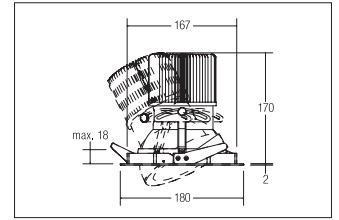

recessed spot

Artikel-Nr. 88660074

recessed spot, weiß. In a compact design, for installation in tool-less rapid assembly systems. Zur optimalen Waren-Präsentation durch gleichmäßiges Lichtbild, in allen Sortimentsumgebungen geeignet. Energieeffizient und Verkaufsfördernd. Durch die hohe Variantenvielfalt ergibt sich ein einheitliches stimmiges Konzept für die ganzheitliche Beleuchtung. Lamp holder: without, Mounting method: Flush mounting, Place of installation: Ceiling-mounted, material: Aluminium, IP protection class: according to DIN EN 60529 IP20, Protection class: (EN 61140) II, voltage: 230V AC 50Hz, Power: 40W, amount of light sources / fittings: 1.0 Stk, Luminous flux: 4.510lm, Farbtemperatur: 3500K, Colour of light: white, Radiation angle: 12°, Adjustability: rotating and swivelling, With operating gear, Type of dimming: switchable, . This luminaire contains incorporated and non-exchangeable LED light sources.

Artikel-Nr.	88660074	Applications	
Stand:	26.11.2020 01:20	SHOP RETAIL EDUCATION CULTURE	
colour of light	3500	Outer diameter	180 mm
Colour	white	Built-in diameter	168 mm
Radiation angle	12 °	Built-in depth	172 mm
amount of light sources / fittings	1 Qty	voltage	230V AC 50Hz
material	Aluminium	IP protection class	IP20
Power	40 W	Protection class	II
Lamp type	LED	Voltage type	AC
Colour rendering	CRI > 80	Adjustability	rotating and swivelling
Type of dimming	switchable	Swivel angle	35 °
		circuit type secondary side	parallel conduction