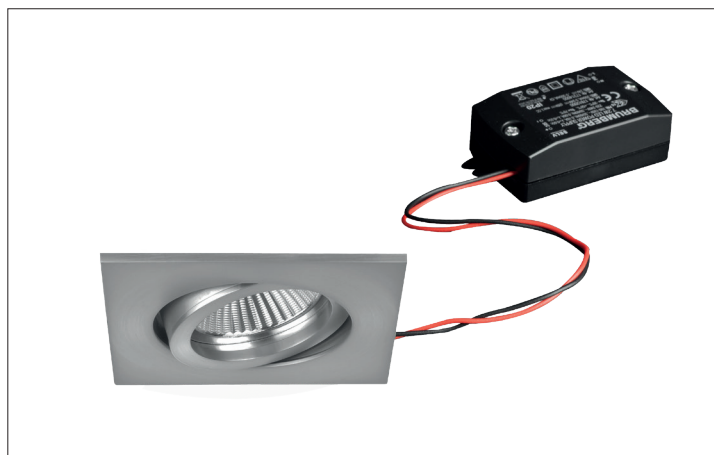

LED-Einbaustrahler BB05, schaltbar

**Artikel-Nr. 38365023**

LED-Einbaustrahler BB05, schaltbar, chrome. In a compact design, for installation in tool-less rapid assembly systems. set incl. driver for 230V. Lamp holder: without, Mounting method: Flush mounting, Place of installation: Ceiling-mounted, material: Aluminium / Plastic, IP protection class: according to DIN EN 60529 IP20, Protection class: (EN 61140) II, voltage: 230V AC 50Hz, Power: 6W, amount of light sources / fittings: 1.0 Stk, Luminous flux: 640lm, Farbtemperatur: 3000K, Colour of light: white, Radiation angle: 38°, Adjustability: swivelling, With operating gear, Type of dimming: switchable, .

Artikel-Nr.	38365023	Applications
price	46.50 €	HOME   LIVING OFFICE   COMMUNICATION HOTEL INDUSTRY
Stand:	01.09.2020 21:25	GASTRONOMY
Discount group	Discount group 1	

colour of light	3000 K
Colour	chrome
Radiation angle	38 °
amount of light sources / fittings	1 Qty
material	Aluminium / Plastic
Power	6 W
Lamp type	LED
Colour rendering	CRI > 80
Type of dimming	switchable
Built-in diameter	68 mm

Built-in depth	38 mm
voltage	230V AC 50Hz
Luminous flux	640 lm
IP protection class	IP20
Protection class	II
Voltage type	AC
Adjustability	swivelling
Length	82 mm
Width	82 mm
Swivel angle	30 °
circuit type secondary side	parallel conduction