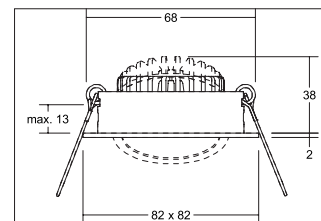

LED-Einbaustrahler BB05, schaltbar

**Artikel-Nr. 38365023**

LED-Einbaustrahler BB05, schaltbar, chrome. In a compact design, for installation in tool-less rapid assembly systems. set incl. driver for 230V. Lamp holder: without, Mounting method: Flush mounting, Place of installation: Ceiling-mounted, material: Aluminium / Plastic, IP protection class: according to DIN EN 60529 IP20, Protection class: (EN 61140) II, voltage: 230V AC 50Hz, Power: 6W, amount of light sources / fittings: 1.0 Stk, Luminous flux: 640lm, Farbtemperatur: 3000K, Colour of light: white, Radiation angle: 38°, Adjustability: swivelling, With operating gear, Type of dimming: switchable, .

Artikel-Nr.	38365023	Applications
price	46.50 €	HOME   LIVING OFFICE   COMMUNICATION HOTEL INDUSTRY
Stand:	01.09.2020 21:25	GASTRONOMY
Discount group	Discount group 1	

colour of light	3000 K
Colour	chrome
Radiation angle	38 °
amount of light sources / fittings	1 Qty
material	Aluminium / Plastic
Power	6 W
Lamp type	LED
Colour rendering	CRI > 80
Type of dimming	switchable
Built-in diameter	68 mm

Built-in depth	38 mm
voltage	230V AC 50Hz
Luminous flux	640 lm
IP protection class	IP20
Protection class	II
Voltage type	AC
Adjustability	swivelling
Length	82 mm
Width	82 mm
Swivel angle	30 °
circuit type secondary side	parallel conduction