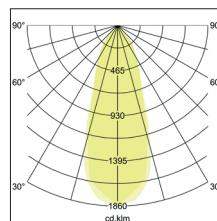

LED-Einbaustrahler BB05, schaltbar

**Artikel-Nr. 38365023**

LED-Einbaustrahler BB05, schaltbar, chrome. In a compact design, for installation in tool-less rapid assembly systems. set incl. driver for 230V. Lamp holder: without, Mounting method: Flush mounting, Place of installation: Ceiling-mounted, material: Aluminium / Plastic, IP protection class: according to DIN EN 60529 IP20, Protection class: (EN 61140) II, voltage: 230V AC 50Hz, Power: 6W, amount of light sources / fittings: 1.0 Stk, Luminous flux: 640lm, Farbtemperatur: 3000K, Colour of light: white, Radiation angle: 38°, Adjustability: swivelling, With operating gear, Type of dimming: switchable, .

Artikel-Nr.	38365023	Applications
price	46.50 €	HOME   LIVING OFFICE   COMMUNICATION HOTEL INDUSTRY
Stand:	01.09.2020 21:25	GASTRONOMY
Discount group	Discount group 1	

colour of light	3000 K
Colour	chrome
Radiation angle	38 °
amount of light sources / fittings	1 Qty
material	Aluminium / Plastic
Power	6 W
Lamp type	LED
Colour rendering	CRI > 80
Type of dimming	switchable
Built-in diameter	68 mm

Built-in depth	38 mm
voltage	230V AC 50Hz
Luminous flux	640 lm
IP protection class	IP20
Protection class	II
Voltage type	AC
Adjustability	swivelling
Length	82 mm
Width	82 mm
Swivel angle	30 °
circuit type secondary side	parallel conduction