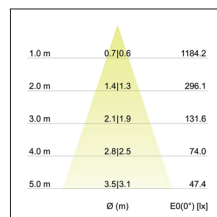

LED-Einbaustrahler BB05, schaltbar

**Artikel-Nr. 38365023**

LED-Einbaustrahler BB05, schaltbar, chrome. In a compact design, for installation in tool-less rapid assembly systems. set incl. driver for 230V. Lamp holder: without, Mounting method: Flush mounting, Place of installation: Ceiling-mounted, material: Aluminium / Plastic, IP protection class: according to DIN EN 60529 IP20, Protection class: (EN 61140) II, voltage: 230V AC 50Hz, Power: 6W, amount of light sources / fittings: 1.0 Stk, Luminous flux: 640lm, Farbtemperatur: 3000K, Colour of light: white, Radiation angle: 38°, Adjustability: swivelling, With operating gear, Type of dimming: switchable, .

Artikel-Nr.	38365023	Applications
price	46.50 €	HOME   LIVING OFFICE   COMMUNICATION HOTEL INDUSTRY
Stand:	01.09.2020 21:25	GASTRONOMY
Discount group	Discount group 1	

colour of light	3000 K
Colour	chrome
Radiation angle	38 °
amount of light sources / fittings	1 Qty
material	Aluminium / Plastic
Power	6 W
Lamp type	LED
Colour rendering	CRI > 80
Type of dimming	switchable
Built-in diameter	68 mm

Built-in depth	38 mm
voltage	230V AC 50Hz
Luminous flux	640 lm
IP protection class	IP20
Protection class	II
Voltage type	AC
Adjustability	swivelling
Length	82 mm
Width	82 mm
Swivel angle	30 °
circuit type secondary side	parallel conduction