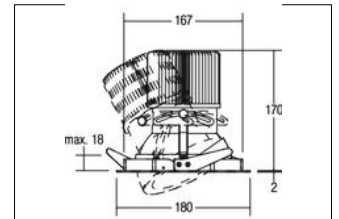

recessed spot

Artikel-Nr. 88656073

Licht.
Für Generationen.

recessed spot, white. In a compact design, for installation in tool-less rapid assembly systems. Zur optimalen Waren-Präsentation durch gleichmäßiges Lichtbild, in allen Sortimentsumgebungen geeignet. Energieeffizient und Verkaufsfördernd. Durch die hohe Variantenvielfalt ergibt sich ein einheitliches stimmiges Konzept für die ganzheitliche Beleuchtung. Lamp holder: without, Mounting method: Flush mounting, Place of installation: Ceiling-mounted, material: Aluminium, IP protection class: according to DIN EN 60529 IP20, Protection class: (EN 61140) II, voltage: 230V AC 50Hz, Power: 40 W, colour of light: 3000 K, Colour of light: white, Radiation angle: 12.0 °, Adjustability: rotating and swivelling, With operating gear: Yes, Type of dimming: switchable, Energy efficiency class: A++ to A, This luminaire contains incorporated and non-exchangeable LED light sources.

Artikel-Nr.	88656073	Applications
price	299.00 €	SHOP RETAIL EDUCATION CULTURE
Stand:	27.08.2019 15:21	

colour of light	3000 K
Colour	white
Radiation angle	12 °
amount of light sources /	1 Qty
material	Aluminium
Power	40 W
Lamp type	LED
Colour rendering	CRI > 80
Type of dimming	switchable
Outer diameter	180 mm

Built-in diameter	167 mm
Built-in depth	172 mm
voltage	230V AC 50Hz
IP protection class	IP20
Protection class	II
Voltage type	AC
Adjustability	rotating and swivelling
Energy efficiency class	A++ to A
Swivel angle	35 °
circuit type secondary side	parallel conduction