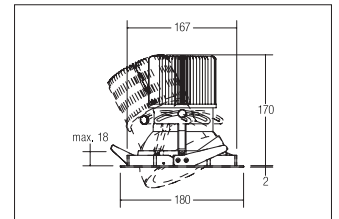

recessed spot

Artikel-Nr. 88656073

recessed spot, weiß. In a compact design, for installation in tool-less rapid assembly systems. Zur optimalen Waren-Präsentation durch gleichmäßiges Lichtbild, in allen Sortimentsumgebungen geeignet. Energieeffizient und Verkaufsfördernd. Durch die hohe Variantenvielfalt ergibt sich ein einheitliches stimmiges Konzept für die ganzheitliche Beleuchtung. Lamp holder: without, Mounting method: Flush mounting, Place of installation: Ceiling-mounted, material: Aluminium, IP protection class: according to DIN EN 60529 IP20, Protection class: (EN 61140) II, voltage: 230V AC 50Hz, Power: 40W, amount of light sources / fittings: 1.0 Stk, Luminous flux: 4.382lm, Farbtemperatur: 3000K, Colour of light: white, Radiation angle: 12°, Adjustability: rotating and swivelling, With operating gear, Type of dimming: switchable, . This luminaire contains incorporated and non-exchangeable LED light sources.

Artikel-Nr.	88656073	Applications
Stand:	26.11.2020 09:12	SHOP RETAIL EDUCATION CULTURE

Radiation angle	12 °
colour of light	3000
Colour	weiß
Luminous flux	4,382 lm
amount of light sources / fittings	1 Qty
material	Aluminium
Power	40 W
Lamp type	LED
Colour rendering	CRI > 90
Type of dimming	switchable

Outer diameter	180 mm
Built-in diameter	168 mm
Built-in depth	172 mm
voltage	230V AC 50Hz
IP protection class	IP20
Protection class	II
Voltage type	AC
Adjustability	rotating and swivelling
Swivel angle	35 °
circuit type secondary side	parallel conduction