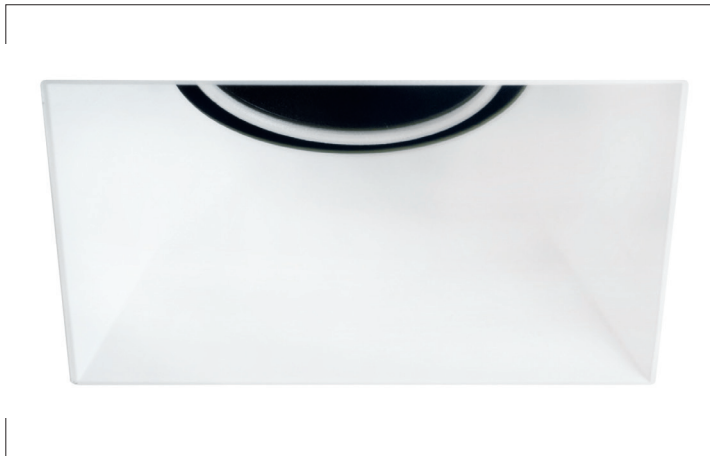

LED-System-recessed spot COUPLED

Artikel-Nr. 12641073

LED-System-recessed spot COUPLED, white, square. In a compact design, for installation in tool-less rapid assembly systems. Installation is only with plaster or installation frame 82040170, 82041170, 82042170 or 82043170 possible. Mounting method: Recessed mounting, Place of installation: Ceiling-mounted, Material: Aluminium / Plastic, Degree of protection: according to DIN EN 60529 IP20, Protection class: (EN 61140) III, Current: 500 mA, Power: 8.9W, Amount of light sources / fittings: 1.0 Qty, Luminous flux: 950lm, Colour temperature: 3000K, Light colour : White, Beam angle: 34°, Adjustability: Rotable and pivoted, With control gear: No, Type of dimming: Other.

Artikel-Nr.	12641073
Stand:	18.06.2021 03:53

Colour of light	3000 K
Colour	White
Length	68 mm
Beam angle	34 °
Amount of light sources / fittings	1 Qty
Material	Aluminium / Plastic
Power	8,9 W
Lamp	LED
Colour rendering	CRI > 90
Type of dimming	Other

Installation depth	106 mm
Current	500 mA
Degree of protection	IP20
Protection class	III
Adjustability	Rotable and pivoted
Length	68 mm
Width	68 mm
Rotation angle	350 °
Swivel angle	20 °
Circuit type	Series conduction