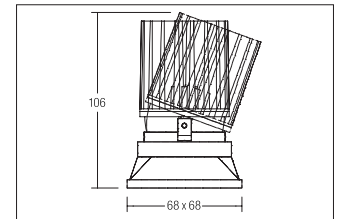

LED-System-recessed spot COUPLED

Artikel-Nr. 12641073

LED-System-recessed spot COUPLED, white, square. In a compact design, for installation in tool-less rapid assembly systems. Installation is only with plaster or installation frame 82040170, 82041170, 82042170 or 82043170 possible. Mounting method: Recessed mounting, Place of installation: Ceiling-mounted, Material: Aluminium / Plastic, Degree of protection: according to DIN EN 60529 IP20, Protection class: (EN 61140) III, Current: 500 mA, Power: 8.9W, Amount of light sources / fittings: 1.0 Qty, Luminous flux: 950lm, Colour temperature: 3000K, Light colour : White, Beam angle: 34°, Adjustability: Rotable and pivoted, With control gear: No, Type of dimming: Other.

Artikel-Nr.	12641073
Stand:	18.06.2021 03:53

Colour of light	3000 K
Colour	White
Length	68 mm
Beam angle	34 °
Amount of light sources / fittings	1 Qty
Material	Aluminium / Plastic
Power	8,9 W
Lamp	LED
Colour rendering	CRI > 90
Type of dimming	Other

Installation depth	106 mm
Current	500 mA
Degree of protection	IP20
Protection class	III
Adjustability	Rotable and pivoted
Length	68 mm
Width	68 mm
Rotation angle	350 °
Swivel angle	20 °
Circuit type	Series conduction