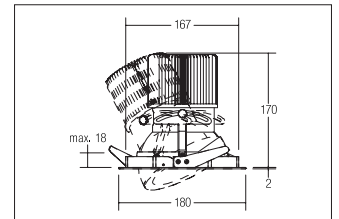

recessed spot

Artikel-Nr. 88656684

recessed spot, silver. In a compact design, for installation in tool-less rapid assembly systems. Zur optimalen Waren-Präsentation durch gleichmäßiges Lichtbild, in allen Sortimentsumgebungen geeignet. Energieeffizient und Verkaufsfördernd. Durch die hohe Variantenvielfalt ergibt sich ein einheitliches stimmiges Konzept für die ganzheitliche Beleuchtung. Lamp holder: without, Mounting method: Flush mounting, Place of installation: Ceiling-mounted, material: Aluminium, IP protection class: according to DIN EN 60529 IP20, Protection class: (EN 61140) II, voltage: 230V AC 50Hz, Power: 40W, amount of light sources / fittings: 1.0 Stk, Luminous flux: 4.594lm, Farbtemperatur: 4000K, Colour of light: white, Radiation angle: 12°, Adjustability: rotating and swivelling, With operating gear, Type of dimming: switchable, . This luminaire contains incorporated and non-exchangeable LED light sources.

Artikel-Nr.	88656684	Applications
price	299.00 €	SHOP RETAIL EDUCATION CULTURE
Stand:	19.03.2020 11:58	

colour of light	4000 K
Colour	silver
Radiation angle	12 °
amount of light sources / fit-	1 Qty
material	Aluminium
Power	40 W
Lamp type	LED
Colour rendering	CRI > 80
Type of dimming	switchable
Outer diameter	180 mm

Built-in diameter	168 mm
Built-in depth	172 mm
voltage	230V AC 50Hz
IP protection class	IP20
Protection class	II
Voltage type	AC
Adjustability	rotating and swivelling
Energy efficiency class	A++ to A
Swivel angle	35 °
circuit type secondary side	parallel conduction