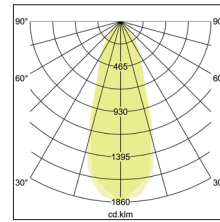

## LED recessed spot set BB19, dim2warm, phase dimmable, incl. connection box

LED recessed spot set BB19, dim2warm, phase dimmable, incl. connection box, white, square. In a compact design, for installation in tool-less rapid assembly systems. If the lamp is dimmed, the color temperature is reduced. Set including a converter for 230-V mains voltage, trailing-edge phase, Dimensions of converter: L 110 x W 50 x H 19 mm. Mounting method: Recessed mounting, Place of installation: Ceiling-mounted, Material: Aluminium / Glass / Plastic, Degree of protection: according to DIN EN 60529 IP20, Protection class: (EN 61140) II, Voltage: 230V AC 50Hz, Power: 6W, Amount of light sources / fittings: 1.0 Qty, Luminous flux: 460lm, Colour temperature: 3000 bis 1800K, Beam angle: 38°, Adjustability: Pivoted, With control gear: Yes, Type of dimming: Trailing-edge phase.

<b>Artikel-Nr.</b>	<b>39485073</b>		
<b>Stand:</b>	18.06.2021 07:02		
Colour of light	3000 - 1800 K	Type of dimming	Trailing-edge phase
Colour	White	Built-in diameter	68 mm
Length	82 mm	Installation depth	50 mm
Beam angle	38 °	Voltage	230V AC 50Hz
Amount of light sources / fittings	1 Qty	Degree of protection	IP20
Material	Aluminium / Glass / Plastic	Protection class	II
Power	6 W	Adjustability	Pivoted
Lamp	LED	Length	82 mm
Shipping	Incl. 3-pole connection box to connect to the 230-V mains voltage	Width	82 mm
Colour rendering	CRI > 80	Swivel angle	30 °
		Circuit type	Parallel conduction