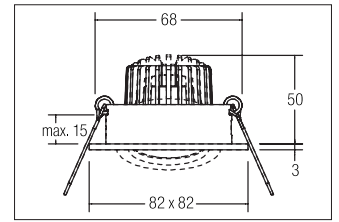

## LED recessed spot set BB19, dim2warm, phase dimmable, incl. connection box

LED recessed spot set BB19, dim2warm, phase dimmable, incl. connection box, white, square. In a compact design, for installation in tool-less rapid assembly systems. If the lamp is dimmed, the color temperature is reduced. Set including a converter for 230-V mains voltage, trailing-edge phase, Dimensions of converter: L 110 x W 50 x H 19 mm. Mounting method: Recessed mounting, Place of installation: Ceiling-mounted, Material: Aluminium / Glass / Plastic, Degree of protection: according to DIN EN 60529 IP20, Protection class: (EN 61140) II, Voltage: 230V AC 50Hz, Power: 6W, Amount of light sources / fittings: 1.0 Qty, Luminous flux: 460lm, Colour temperature: 3000 bis 1800K, Beam angle: 38°, Adjustability: Pivoted, With control gear: Yes, Type of dimming: Trailing-edge phase.

<b>Artikel-Nr.</b>	<b>39485073</b>		
<b>Stand:</b>	18.06.2021 07:02		
Colour of light	3000 - 1800 K	Type of dimming	Trailing-edge phase
Colour	White	Built-in diameter	68 mm
Length	82 mm	Installation depth	50 mm
Beam angle	38 °	Voltage	230V AC 50Hz
Amount of light sources / fittings	1 Qty	Degree of protection	IP20
Material	Aluminium / Glass / Plastic	Protection class	II
Power	6 W	Adjustability	Pivoted
Lamp	LED	Length	82 mm
Shipping	Incl. 3-pole connection box to connect to the 230-V mains voltage	Width	82 mm
Colour rendering	CRI > 80	Swivel angle	30 °
		Circuit type	Parallel conduction