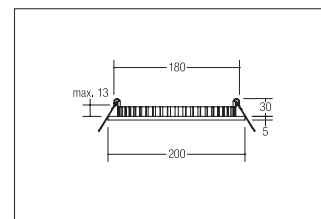

LED-RGB-Einbaupanel FLAT30

**Artikel-Nr. 18217071**

LED-RGB-Einbaupanel FLAT30, weiß. In a compact design, for installation in tool-less rapid assembly systems. Lamp holder: without, Mounting method: Flush mounting, Place of installation: Ceiling-mounted, material: Aluminium / Plastic, IP protection class: according to DIN EN 60529 IP20, Protection class: (EN 61140) III, voltage: 24V, Power: 13W, amount of light sources / fittings: 1.0 Stk, Radiation angle: 120°, Adjustability: not adjustable, without operating, Type of dimming: other, .

<b>Artikel-Nr.</b>	<b>18217071</b>
<b>Stand:</b>	25.11.2020 16:40

colour of light	RGB
Colour	white
Radiation angle	120 °
amount of light sources / fittings	1 Qty
material	Aluminium / Plastic
Power	13 W
Lamp type	LED
Type of dimming	other
Outer diameter	200 mm

Built-in diameter	180 mm
Built-in depth	30 mm
voltage	24V
IP protection class	IP20
Protection class	III
Voltage type	DC
Adjustability	not adjustable
Height-depth	5 mm
circuit type secondary side	parallel conduction