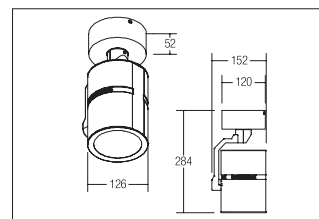

LED-Anbaustrahler, 27W

Artikel-Nr. 89129030

LED-Anbaustrahler, 27W, silber. Surface mounting, Ceiling-mounted. Lamp holder: without, Mounting method: Surface mounting, Place of installation: Ceiling-mounted, material: Aluminium, IP protection class: according to DIN EN 60529 IP20, Protection class: (EN 61140) I, voltage: 230V AC 50Hz, Power: 27W, amount of light sources / fittings: 1.0 Stk, Luminous flux: 2.677lm, Farbtemperatur: 3000K, Colour of light: white, Radiation angle: 12°, Adjustability: Rotatable and adjustable head, With operating gear, Type of dimming: switchable, .

Artikel-Nr. 89129030
Stand: 11.02.2021 21:22

Radiation angle	12 °
colour of light	3000
Colour	silber
Luminous flux	2,677 lm
material	Aluminium
Power	27 W
System output	27 W
Type of dimming	switchable
voltage	230V AC 50Hz

circuit type secondary side	parallel conduction
IP protection class	IP20
Protection class	I
Voltage type	AC
Adjustability	Rotatable and adjustable head
Energy efficiency class	A++ to A
Head adjustable angle	180 °
Height	284 mm