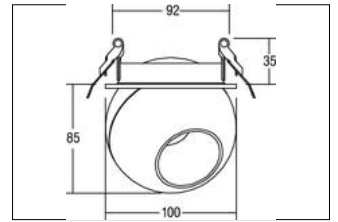

recessed spot  
**Artikel-Nr. 12086173**

Licht.  
 Für Generationen.

recessed spot, white. In a compact design, for installation in tool-less rapid assembly systems. . Lamp holder: without, Mounting method: Flush mounting, Place of installation: Ceiling-mounted, material: Aluminium / Acrylic, IP protection class: according to DIN EN 60529 IP20, Protection class: (EN 61140) III, current: 500 mA, Power: 5 W, Luminous flux: 390.0 lm, colour of light: 3000 K, Colour of light: white, Radiation angle: 24.0 °, Adjustability: rotating and swivelling, With operating gear: No, Type of dimming: other, Energy efficiency class: A++ to A,

<b>Artikel-Nr.</b>	<b>12086173</b>	<b>Applications</b>
<b>price</b>	127.50 €	HOME   LIVING OFFICE   COMMUNICATION HOTEL INDUSTRY
<b>Stand:</b>	27.08.2019 16:05	GASTRONOMY

colour of light	3000 K
Colour	white
Radiation angle	24 °
amount of light sources /	1 Qty
material	Aluminium / Acrylic
Power	5 W
Lamp type	LED
Colour rendering	CRI > 90
Type of dimming	other
Outer diameter	100 mm
Built-in diameter	92 mm

Built-in depth	35 mm
current	500 mA
Luminous flux	390 lm
IP protection class	IP20
Protection class	III
Voltage type	DC
Adjustability	rotating and swivelling
Energy efficiency class	A++ to A
Height-depth	85.0 mm
Swivel angle	40 °
circuit type secondary side	series conduction