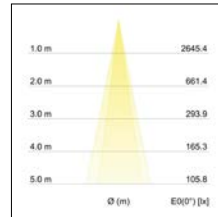

recessed spot  
**Artikel-Nr. 12086173**

Licht.  
 Für Generationen.

recessed spot, white. In a compact design, for installation in tool-less rapid assembly systems. . Lamp holder: without, Mounting method: Flush mounting, Place of installation: Ceiling-mounted, material: Aluminium / Acrylic, IP protection class: according to DIN EN 60529 IP20, Protection class: (EN 61140) III, current: 500 mA, Power: 5 W, Luminous flux: 390.0 lm, colour of light: 3000 K, Colour of light: white, Radiation angle: 24.0 °, Adjustability: rotating and swivelling, With operating gear: No, Type of dimming: other, Energy efficiency class: A++ to A,

<b>Artikel-Nr.</b>	<b>12086173</b>	<b>Applications</b>
<b>price</b>	127.50 €	HOME   LIVING OFFICE   COMMUNICATION HOTEL INDUSTRY
<b>Stand:</b>	27.08.2019 16:05	GASTRONOMY

colour of light	3000 K
Colour	white
Radiation angle	24 °
amount of light sources /	1 Qty
material	Aluminium / Acrylic
Power	5 W
Lamp type	LED
Colour rendering	CRI > 90
Type of dimming	other
Outer diameter	100 mm
Built-in diameter	92 mm

Built-in depth	35 mm
current	500 mA
Luminous flux	390 lm
IP protection class	IP20
Protection class	III
Voltage type	DC
Adjustability	rotating and swivelling
Energy efficiency class	A++ to A
Height-depth	85.0 mm
Swivel angle	40 °
circuit type secondary side	series conduction