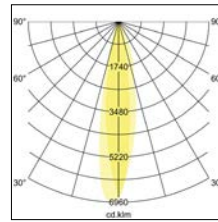

recessed spot  
**Artikel-Nr. 12086173**

Licht.  
 Für Generationen.

recessed spot, white. In a compact design, for installation in tool-less rapid assembly systems. . Lamp holder: without, Mounting method: Flush mounting, Place of installation: Ceiling-mounted, material: Aluminium / Acrylic, IP protection class: according to DIN EN 60529 IP20, Protection class: (EN 61140) III, current: 500 mA, Power: 5 W, Luminous flux: 390.0 lm, colour of light: 3000 K, Colour of light: white, Radiation angle: 24.0 °, Adjustability: rotating and swivelling, With operating gear: No, Type of dimming: other, Energy efficiency class: A++ to A,

<b>Artikel-Nr.</b>	<b>12086173</b>	<b>Applications</b>
<b>price</b>	127.50 €	HOME   LIVING OFFICE   COMMUNICATION HOTEL INDUSTRY
<b>Stand:</b>	27.08.2019 16:05	GASTRONOMY

colour of light	3000 K
Colour	white
Radiation angle	24 °
amount of light sources /	1 Qty
material	Aluminium / Acrylic
Power	5 W
Lamp type	LED
Colour rendering	CRI > 90
Type of dimming	other
Outer diameter	100 mm
Built-in diameter	92 mm

Built-in depth	35 mm
current	500 mA
Luminous flux	390 lm
IP protection class	IP20
Protection class	III
Voltage type	DC
Adjustability	rotating and swivelling
Energy efficiency class	A++ to A
Height-depth	85.0 mm
Swivel angle	40 °
circuit type secondary side	series conduction