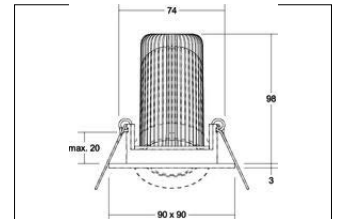

vitaLED®-Einbaustrahler
Artikel-Nr. 18452152

Licht.
 Für Generationen.

vitaLED®-Einbaudownlight. In a compact design, for installation in tool-less rapid assembly systems. Anschluss an Verteiler 18301000 & 18314000 nur möglich über Systemkabel 18900000 - 18902000. Lamp holder: Plug&Play, Mounting method: Flush mounting, Place of installation: Ceiling-mounted, material: Aluminium / Plastic, IP protection class: according to DIN EN 60529 IP20, Protection class: (EN 61140) III, voltage: 24V, Power: 12 W, amount of light sources / fittings: 1.0 Stk, Luminous flux: 450.0 lm, colour of light: 2000 to 10000 K, Radiation angle: 60.0 °, Adjustability: swivelling, With operating gear: No, Energy efficiency class: A++ to A, Diese Leuchte enthält eingebaute LED-Lampen. Die Lampen können in der Leuchte nicht ausgetauscht werden.

Artikel-Nr.	18452152
price	195.00 €
Stand:	21.10.2019 06:30

colour of light	vitaLED® RGBW
Radiation angle	60 °
amount of light sources /	1 Qty
material	Aluminium / Plastic
version	Plug&Play
Power	12 W
Lamp type	LED
Colour rendering	CRI > 80
Built-in diameter	74 mm
Built-in depth	98 mm
voltage	24V
Luminous flux	450 lm

IP protection class	IP20
Protection class	III
Voltage type	DC
Circlip	without circlip
Adjustability	swivelling
Energy efficiency class	A++ to A
Length	90 mm
Width	90 mm
Height	3 mm
Swivel angle	40 °
circuit type secondary side	parallel conduction