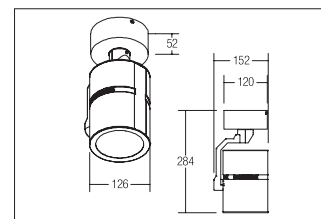

LED-Anbaustrahler, 27W

Artikel-Nr. 89121030

LED-Anbaustrahler, 27W, weiß. Surface mounting, Ceiling-mounted. Lamp holder: without, Mounting method: Surface mounting, Place of installation: Ceiling-mounted, material: Aluminium, IP protection class: according to DIN EN 60529 IP20, Protection class: (EN 61140) I, voltage: 230V AC 50Hz, Power: 27W, amount of light sources / fittings: 1.0 Stk, Luminous flux: 2.677lm, Farbtemperatur: 3000K, Colour of light: white, Radiation angle: 12°, Adjustability: Rotatable and adjustable head, With operating gear, Type of dimming: switchable, .

Artikel-Nr. 89121030
Stand: 11.02.2021 19:04

Radiation angle	12 °
colour of light	3000
Colour	weiß
Luminous flux	2,677 lm
material	Aluminium
Power	27 W
System output	27 W
Type of dimming	switchable
voltage	230V AC 50Hz

circuit type secondary side	parallel conduction
IP protection class	IP20
Protection class	I
Voltage type	AC
Adjustability	Rotatable and adjustable head
Energy efficiency class	A++ to A
Head adjustable angle	180 °
Height	284 mm