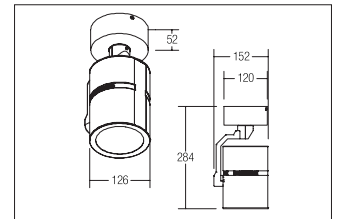

## LED-Anbaustrahler, 27W

**Artikel-Nr. 89123030**

LED-Anbaustrahler, 27W, weiß. Surface mounting, Ceiling-mounted. Lamp holder: without, Mounting method: Surface mounting, Place of installation: Ceiling-mounted, material: Aluminium, IP protection class: according to DIN EN 60529 IP20, Protection class: (EN 61140) I, voltage: 230V AC 50Hz, Power: 27W, amount of light sources / fittings: 1.0 Stk, Luminous flux: 2.738lm, Farbtemperatur: 3000K, Colour of light: white, Radiation angle: 36°, Adjustability: Rotatable and adjustable head, With operating gear, Type of dimming: switchable, .

**Artikel-Nr.** 89123030  
**Stand:** 11.02.2021 21:58

Radiation angle	36 °
colour of light	3000
Colour	weiß
Luminous flux	2,738 lm
material	Aluminium
Power	27 W
System output	27 W
Type of dimming	switchable
voltage	230V AC 50Hz

circuit type secondary side	parallel conduction
IP protection class	IP20
Protection class	I
Voltage type	AC
Adjustability	Rotatable and adjustable head
Energy efficiency class	A++ to A
Head adjustable angle	180 °
Height	284 mm