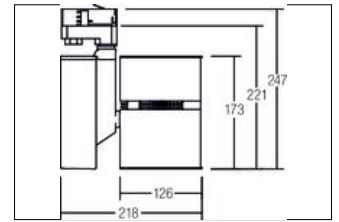

LED-Schienenstrahler, 40W  
**Artikel-Nr. 89107027**

Licht.  
 Für Generationen.

LED-Schienenstrahler, 40W, black. Surface mounting, Ceiling-mounted. . Lamp holder: without, Mounting method: Surface mounting, Place of installation: Ceiling-mounted, material: Aluminium, IP protection class: according to DIN EN 60529 IP20, Protection class: (EN 61140) I, voltage: 230V AC 50Hz, Power: 40 W, amount of light sources / fittings: 1.0 Stk, Colour of light: white, Adjustability: Rotatable and adjustable head, With operating gear: Yes, Type of dimming: switchable, Energy efficiency class: A++ to A,

<b>Artikel-Nr.</b>	<b>89107027</b>
<b>price</b>	375.00 €
<b>Stand:</b>	21.10.2019 13:22

Radiation angle	12 °
colour of light	2700 K
Colour	schwarz
Luminous flux	3,511 lm
material	Aluminium
Power	40 W
dimensions	L x B x H: 256 x 126 mm
System output	40 W
Type of dimming	switchable
voltage	230V AC 50Hz

circuit type secondary side	parallel conduction
IP protection class	IP20
Protection class	I
Voltage type	AC
Adjustability	Rotatable and adjustable head
Energy efficiency class	A++ to A
Head adjustable angle	180 °
Length	256 mm
Width	126 mm