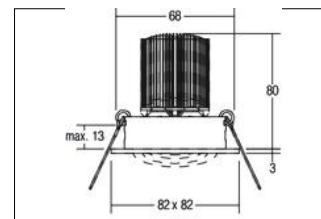

recessed spot

Artikel-Nr. 18427072

Licht.
Für Generationen.

recessed spot, white. In a compact design, for installation in tool-less rapid assembly systems. Anschluss an Verteiler 18301000 & 18314000 nur möglich über Systemkabel 18900000 - 18902000. Lamp holder: without, Mounting method: Flush mounting, Place of installation: Ceiling-mounted, material: Aluminium / Plastic, IP protection class: according to DIN EN 60529 IP20, Protection class: (EN 61140) III, voltage: 12V, Power: 14 W, colour of light: 2000 to 10000 K, Radiation angle: 40.0 °, Adjustability: swivelling, With operating gear: No, Energy efficiency class: A++ to A, This luminaire contains incorporated and non-exchangeable LED light sources.

Artikel-Nr.	18427072
price	229.60 €
Stand:	16.07.2019 01:50

colour of light	vitaLED® RGBW
Colour	white
Radiation angle	40 °
material	Aluminium / Plastic
Power	14 W
Lamp type	LED
Colour rendering	CRI > 80
Built-in diameter	68 mm
Built-in depth	80 mm
voltage	12V

IP protection class	IP20
Protection class	III
Voltage type	DC
Circlip	without circlip
Adjustability	swivelling
Energy efficiency class	A++ to A
Length	82 mm
Width	82 mm
Swivel angle	20 °
circuit type secondary side	parallel conduction