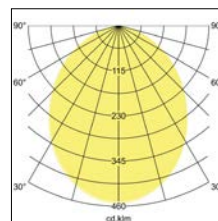

## LED-Einbaudownlight BOWL

**Artikel-Nr. 12538073**

Licht.  
Für Generationen.

LED-Einbaudownlight BOWL, white. In a compact design, for installation in tool-less rapid assembly systems. . Lamp holder: without, Mounting method: Flush mounting, Place of installation: Ceiling-mounted, material: Aluminium / Plastic, IP protection class: according to DIN EN 60529 IP20, Protection class: (EN 61140) III, current: 500 mA, Power: 20 W, Luminous flux: 1640.0 lm, colour of light: 3000 K, Colour of light: white, Radiation angle: 100.0 °, Adjustability: not adjustable, With operating gear: No, Type of dimming: other, Energy efficiency class: A++ to A,

<b>Artikel-Nr.</b>	<b>12538073</b>
<b>price</b>	61.80 €
<b>Stand:</b>	27.08.2019 12:53

colour of light	3000 K
Colour	white
Radiation angle	100 °
amount of light sources /	1 Qty
material	Aluminium / Plastic
Power	20 W
Lamp type	LED
Colour rendering	CRI > 80
Type of dimming	other
Built-in diameter	155 mm

Built-in depth	66 mm
current	500 mA
IP protection class	IP20
Protection class	III
Voltage type	DC
Adjustability	not adjustable
Energy efficiency class	A++ to A
Length	175 mm
Width	175 mm
circuit type secondary side	series conduction