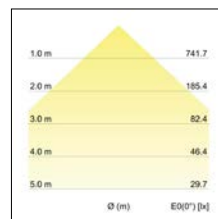

## LED-Einbaudownlight BOWL

**Artikel-Nr. 12538073**

Licht.  
Für Generationen.

LED-Einbaudownlight BOWL, white. In a compact design, for installation in tool-less rapid assembly systems. . Lamp holder: without, Mounting method: Flush mounting, Place of installation: Ceiling-mounted, material: Aluminium / Plastic, IP protection class: according to DIN EN 60529 IP20, Protection class: (EN 61140) III, current: 500 mA, Power: 20 W, Luminous flux: 1640.0 lm, colour of light: 3000 K, Colour of light: white, Radiation angle: 100.0 °, Adjustability: not adjustable, With operating gear: No, Type of dimming: other, Energy efficiency class: A++ to A,

<b>Artikel-Nr.</b>	<b>12538073</b>
<b>price</b>	61.80 €
<b>Stand:</b>	27.08.2019 12:53

colour of light	3000 K
Colour	white
Radiation angle	100 °
amount of light sources /	1 Qty
material	Aluminium / Plastic
Power	20 W
Lamp type	LED
Colour rendering	CRI > 80
Type of dimming	other
Built-in diameter	155 mm

Built-in depth	66 mm
current	500 mA
IP protection class	IP20
Protection class	III
Voltage type	DC
Adjustability	not adjustable
Energy efficiency class	A++ to A
Length	175 mm
Width	175 mm
circuit type secondary side	series conduction