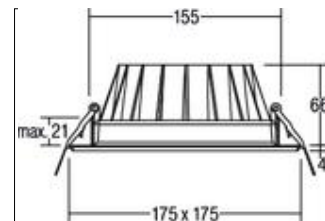

## LED-Einbaudownlight BOWL

**Artikel-Nr. 12538073**

Licht.  
Für Generationen.

LED-Einbaudownlight BOWL, white. In a compact design, for installation in tool-less rapid assembly systems. . Lamp holder: without, Mounting method: Flush mounting, Place of installation: Ceiling-mounted, material: Aluminium / Plastic, IP protection class: according to DIN EN 60529 IP20, Protection class: (EN 61140) III, current: 500 mA, Power: 20 W, Luminous flux: 1640.0 lm, colour of light: 3000 K, Colour of light: white, Radiation angle: 100.0 °, Adjustability: not adjustable, With operating gear: No, Type of dimming: other, Energy efficiency class: A++ to A,

<b>Artikel-Nr.</b>	<b>12538073</b>
<b>price</b>	61.80 €
<b>Stand:</b>	27.08.2019 12:53

colour of light	3000 K
Colour	white
Radiation angle	100 °
amount of light sources /	1 Qty
material	Aluminium / Plastic
Power	20 W
Lamp type	LED
Colour rendering	CRI > 80
Type of dimming	other
Built-in diameter	155 mm

Built-in depth	66 mm
current	500 mA
IP protection class	IP20
Protection class	III
Voltage type	DC
Adjustability	not adjustable
Energy efficiency class	A++ to A
Length	175 mm
Width	175 mm
circuit type secondary side	series conduction