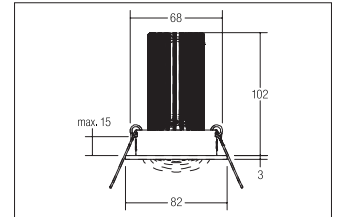

Smart Light Solutions Strahlerset, SunLike, 2-fach  
**Artikel-Nr. 12233253**

Smart Light Solutions Strahlerset, SunLike, 2-fach, alu matt. SunLike-Set inkl. 2 x 350 mA-Konverter für 230 V-Netzspannung, schaltbar, Maße Konverter: L 115 x B 34 x H 19 mm, 2 x LED-Einbaustrahler. material: Aluminium / Glass / Plastic, IP protection class: according to DIN EN 60529 IP20, Protection class: (EN 61140) II, voltage: 230V AC 50Hz, Power: 2 x 12,5W, amount of light sources / fittings: 2.0 Stk, Luminous flux: 2.220lm, Radiation angle: 38°, Adjustability: swivelling, .

**Artikel-Nr.** 12233253  
**Stand:** 24.11.2020 09:21

colour of light	3000
Colour	alu
Radiation angle	38 °
amount of light sources / fittings	2 Qty
material	Aluminium / Glass / Plastic
version	Plug&Play
Power	2 x 12,5 W
Lamp type	LED
Colour rendering	CRI > 97

Built-in diameter	68 mm
Built-in depth	102 mm
voltage	230V AC 50Hz
Luminous flux	2,220 lm
IP protection class	IP20
Protection class	II
Circlip	without circlip
Adjustability	swivelling
Swivel angle	20 °
circuit type secondary side	parallel conduction