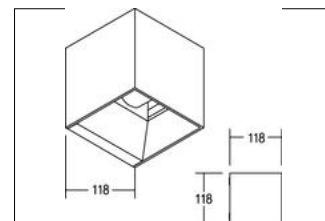

LED-Wandanbauleuchte, IP54

Artikel-Nr. 60025183Licht.
Für Generationen.

LED-Wandanbauleuchte, IP54, black. Surface mounting, Wall-mounted. Lichtaustritt direkt und indirekt (eine zentral angeordnete Lichtquelle). Lamp holder: without, Mounting method: Surface mounting, Place of installation: Wall-mounted, material: Aluminium / Acrylic, IP protection class: according to DIN EN 60529 IP54, Protection class: (EN 61140) I, voltage: 230V AC 50Hz, Power: 10 W, amount of light sources / fittings: 1.0 Stk, Luminous flux: 800.0 lm, colour of light: 3000 K, Colour of light: white, With operating gear: Yes, Type of dimming: switchable, Energy efficiency class: A++ to A, This luminaire contains incorporated and non-exchangeable LED light sources.

Artikel-Nr.	60025183
price	149.00 €
Stand:	28.08.2019 11:31

colour of light	3000 K
Colour	black
amount of light sources /	1 Qty
material	Aluminium / Acrylic
Power	10 W
Lamp type	LED
shipping	inkl. Konverter zum Anschluss
Colour rendering	CRI > 80
Type of dimming	switchable
voltage	230V AC 50Hz

Luminous flux	800 lm
IP protection class	IP54
Protection class	I
Voltage type	AC
Energy efficiency class	A++ to A
Length	117 mm
Width	115 mm
Height-depth	120.0 mm
circuit type secondary side	parallel conduction