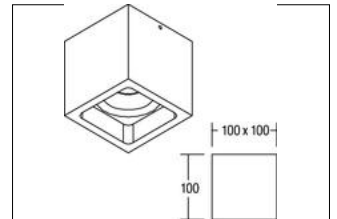

LED-Anbaudownlight  
**Artikel-Nr. 12075183**

Licht.  
 Für Generationen.

LED-Anbaudownlight, black, square. Surface mounting, Ceiling-mounted. . Lamp holder: without, Mounting method: Surface mounting, Place of installation: Ceiling-mounted, material: Aluminium / Glass, IP protection class: according to DIN EN 60529 IP20, Protection class: (EN 61140) I, voltage: 230V AC 50Hz, Power: 15 W, amount of light sources / fittings: 1.0 Stk, Luminous flux: 1125.0 lm, colour of light: 3000 K, Colour of light: white, Radiation angle: 38.0 °, Adjustability: not adjustable, With operating gear: Yes, Type of dimming: switchable, Energy efficiency class: A++ to A, This luminaire contains incorporated and non-exchangeable LED light sources.

<b>Artikel-Nr.</b>	<b>12075183</b>
<b>price</b>	177.60 €
<b>Stand:</b>	28.08.2019 11:35

colour of light	3000 K
Colour	black
Radiation angle	38 °
amount of light sources /	1 Qty
material	Aluminium / Glass
Power	15 W
Lamp type	LED
shipping	inkl. Konverter zum Anschluss
Colour rendering	CRI > 80
Type of dimming	switchable

Outer diameter	100 mm
voltage	230V AC 50Hz
Luminous flux	1,125 lm
IP protection class	IP20
Protection class	I
Voltage type	AC
Adjustability	not adjustable
Energy efficiency class	A++ to A
Height-depth	100.0 mm
circuit type secondary side	parallel conduction