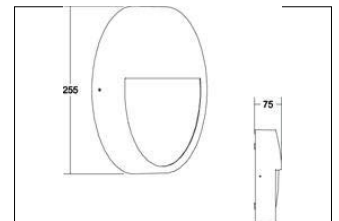

LED-Wandanbauleuchte EYE, IP65

Artikel-Nr. 10037183Licht.
Für Generationen.

LED-Wandanbauleuchte EYE, IP65, black, round. Surface mounting, Wall-mounted. Die Lichtfarbe ist bauseitig einstellbar von 3000 K auf 4000 K oder 5700 K. Lamp holder: without, Mounting method: Surface mounting, Place of installation: Wall-mounted, material: Aluminium / Plastic, IP protection class: according to DIN EN 60529 IP65, Protection class: (EN 61140) I, voltage: 230V AC 50Hz, Power: 12 W, amount of light sources / fittings: 1.0 Stk, Luminous flux: 880.0 lm, colour of light: 3000 to 5700 K, Colour of light: white, Radiation angle: 110.0 °, With operating gear: Yes, Type of dimming: switchable, Energy efficiency class: A++ to A,

Artikel-Nr.	10037183
price	109.00 €
Stand:	28.08.2019 09:31

colour of light	3000 K
Colour	black
Radiation angle	110 °
amount of light sources /	1 Qty
material	Aluminium / Plastic
version	
Power	12 W
Lamp type	LED
shipping	inkl. Konverter zum Anschluss
Colour rendering	CRI > 80

Type of dimming	switchable
Outer diameter	250 mm
voltage	230V AC 50Hz
Luminous flux	880 lm
IP protection class	IP65
Protection class	I
Voltage type	AC
Energy efficiency class	A++ to A
Height-depth	70.0 mm
circuit type secondary side	parallel conduction