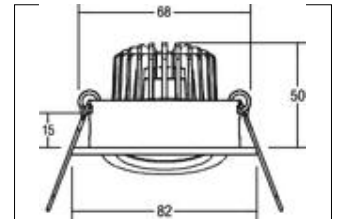

Smart Light Solutions Strahlerset, dim2warm, 2-fach
Artikel-Nr. 12471253

Licht.
 Für Generationen.

Smart Light Solutions Strahlerset, dim2warm, 2-fach, alu. . Werden die Leuchten gedimmt, verringert sich die Farbtemperatur.
 dim2warm-Set inkl. 1 x 350 mA-Konverter für 230 V-Netzspannung, DALI dimmbar, Maße Konverter: L 110,5 x B 52 x H 22 mm, 2 x LED-Einbaustrahler, 2 x Plug&Play-Leitung (je 2.000 mm).<P/></TEXT>. material: Aluminium / Glass / Plastic, IP protection class: according to DIN EN 60529 IP20, Protection class: (EN 61140) II, voltage: 230V AC 50Hz, Power: 2 x 6 W, amount of light sources / fittings: 2.0 Stk, Luminous flux: 920.0 lm, Radiation angle: 38.0 °, Adjustability: swivelling, Type of dimming: DALI, Energy efficiency class: A++ to A,

Artikel-Nr.	12471253
price	198.00 €
Stand:	28.08.2019 14:16

colour of light	3000 - 1800 K
Colour	alu
Radiation angle	38 °
amount of light sources /	2 Qty
material	Aluminium / Glass / Plastic
version	Plug&Play
Lichtstrom	2 x 460 lm
Power	2 x 6 W
Lamp type	LED
Type of dimming	DALI
Built-in diameter	68 mm

Built-in depth	50 mm
voltage	230V AC 50Hz
Luminous flux	920 lm
IP protection class	IP20
Protection class	II
Circlip	without circlip
Adjustability	swivelling
Energy efficiency class	A++ to A
Swivel angle	20 °
circuit type secondary side	parallel conduction