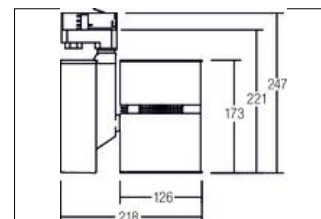

LED-Schienenstrahler, 40W

Artikel-Nr. 89111030

Licht.
Für Generationen.

LED-Schienenstrahler, 40W, silver. Surface mounting, Ceiling-mounted. . Lamp holder: without, Mounting method: Surface mounting, Place of installation: Ceiling-mounted, material: Aluminium, IP protection class: according to DIN EN 60529 IP20, Protection class: (EN 61140) I, voltage: 230V AC 50Hz, Power: 40 W, amount of light sources / fittings: 1.0 Stk, Colour of light: white, Adjustability: Rotatable and adjustable head, With operating gear: Yes, Type of dimming: switchable, Energy efficiency class: A++ to A,

Artikel-Nr.	89111030
price	375.00 €
Stand:	28.08.2019 10:30

Radiation angle	12 °
colour of light	3000 K
Colour	silber
Luminous flux	3,673 lm
material	Aluminium
Power	40 W
dimensions	L x B x H: 256 x 126 mm
System output	40 W
Type of dimming	switchable
voltage	230V AC 50Hz

circuit type secondary side	parallel conduction
IP protection class	IP20
Protection class	I
Voltage type	AC
Adjustability	Rotatable and adjustable head
Energy efficiency class	A++ to A
Head adjustable angle	180 °
Length	256 mm
Width	126 mm