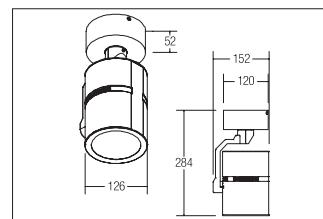

LED-Anbaustrahler, 27W

Artikel-Nr. 89123124

Artikel-Nr.	89123124
price	374.30 €
Stand:	18.03.2020 19:00

Colour	weiß
material	Aluminium
Power	27 W
System output	27 W
Type of dimming	switchable
voltage	230V AC 50Hz
circuit type secondary side	parallel conduction

IP protection class	IP20
Protection class	I
Voltage type	AC
Adjustability	Rotatable and adjustable head
Energy efficiency class	A++ to A
Head adjustable angle	180 °